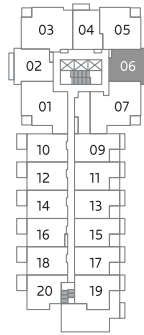

T-D

587 SQ FT
1 BED

UNITS

306, 406, 506, 606, 706, 806, 906, 1006, 1106,
1206, 1406, 1506, 1606, 1706

LOCAL

ON LONSDALE

LEVEL 3

LEVEL 4

LEVEL 5

LEVEL 6

LEVEL 7

LEVELS 8 TO 17