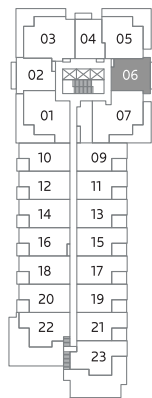

T-D

587 SQ FT
1 BED

UNITS

306, 406, 506, 606, 706, 806, 906, 1006, 1106,
1206, 1406, 1506, 1606, 1706

LOCAL

ON LONSDALE

LEVEL 3

LEVEL 4

LEVEL 5

LEVEL 6

LEVEL 7

LEVELS 8 TO 17