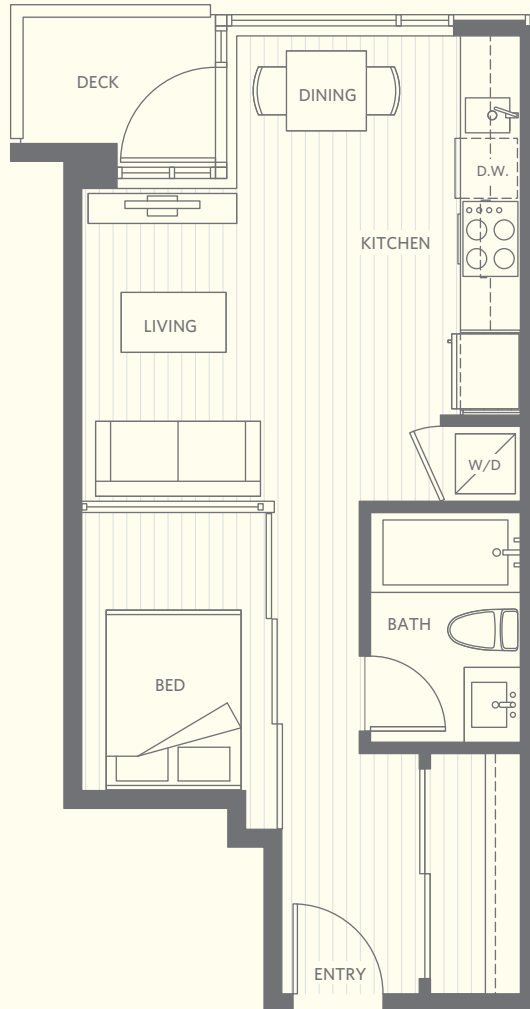

Home 06

JR. ONE · LIVING 457 SF
LEVEL 4 - SKYVIEW TERRACE HOMES · TERRACE 100 SF

0 1 2 5 10 FT

This is not an offering for sale. Any such offering can only be made with a Disclosure Statement. E.&O.E. The developer reserves the right to make changes and modifications to the information contained herein. Renderings, plans, photos and sketches are representational only and may not be accurate. The Prescott, a Wesgroup Properties project, developed by 1250 Lonsdale Developments LP.

Home 06

JR. ONE · LIVING 457 SF
LEVELS 5 THROUGH 9 - VIEWPOINT HOMES · DECK 40 SF
LEVELS 10 THROUGH 15 - INFINITY HOMES · DECK 40 SF

0 1 2 5 10 FT

This is not an offering for sale. Any such offering can only be made with a Disclosure Statement. E.&O.E. The developer reserves the right to make changes and modifications to the information contained herein. Renderings, plans, photos and sketches are representational only and may not be accurate. The Prescott, a Wesgroup Properties project, developed by 1250 Lonsdale Developments LP.