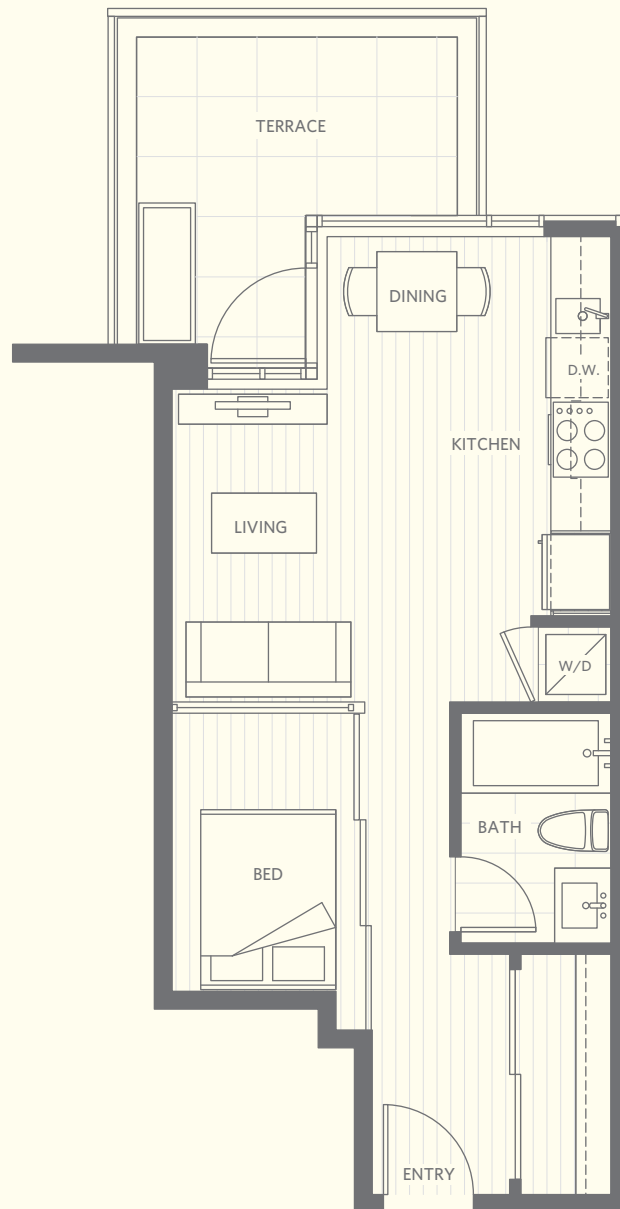

Home 06

JR. ONE · LIVING 457 SF
LEVEL 4 - SKYVIEW TERRACE HOMES · TERRACE 100 SF

0 1 2 5 10 FT

This is not an offering for sale. Any such offering can only be made with a Disclosure Statement. E.&O.E. The developer reserves the right to make changes and modifications to the information contained herein. Renderings, plans, photos and sketches are representational only and may not be accurate. The Prescott, a Wesgroup Properties project, developed by 1250 Lonsdale Developments LP.

Home 06

JR. ONE · LIVING 457 SF
LEVELS 5 THROUGH 9 - VIEWPOINT HOMES · DECK 40 SF
LEVELS 10 THROUGH 15 - INFINITY HOMES · DECK 40 SF

0 1 2 5 10 FT

This is not an offering for sale. Any such offering can only be made with a Disclosure Statement. E.&O.E. The developer reserves the right to make changes and modifications to the information contained herein. Renderings, plans, photos and sketches are representational only and may not be accurate. The Prescott, a Wesgroup Properties project, developed by 1250 Lonsdale Developments LP.