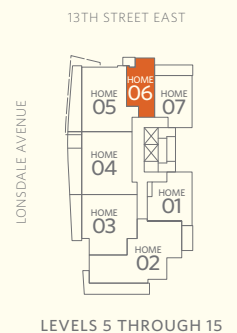

Home 06

JR. ONE · LIVING 457 SF
LEVEL 4 - SKYVIEW TERRACE HOMES · TERRACE 100 SF

0 1 2 5 10 FT

This is not an offering for sale. Any such offering can only be made with a Disclosure Statement. E.&O.E. The developer reserves the right to make changes and modifications to the information contained herein. Renderings, plans, photos and sketches are representational only and may not be accurate. The Prescott, a Wesgroup Properties project, developed by 1250 Lonsdale Developments LP.

Home 06

JR. ONE · LIVING 457 SF
LEVELS 5 THROUGH 9 - VIEWPOINT HOMES · DECK 40 SF
LEVELS 10 THROUGH 15 - INFINITY HOMES · DECK 40 SF

0 1 2 5 10 FT

This is not an offering for sale. Any such offering can only be made with a Disclosure Statement. E.&O.E. The developer reserves the right to make changes and modifications to the information contained herein. Renderings, plans, photos and sketches are representational only and may not be accurate. The Prescott, a Wesgroup Properties project, developed by 1250 Lonsdale Developments LP.