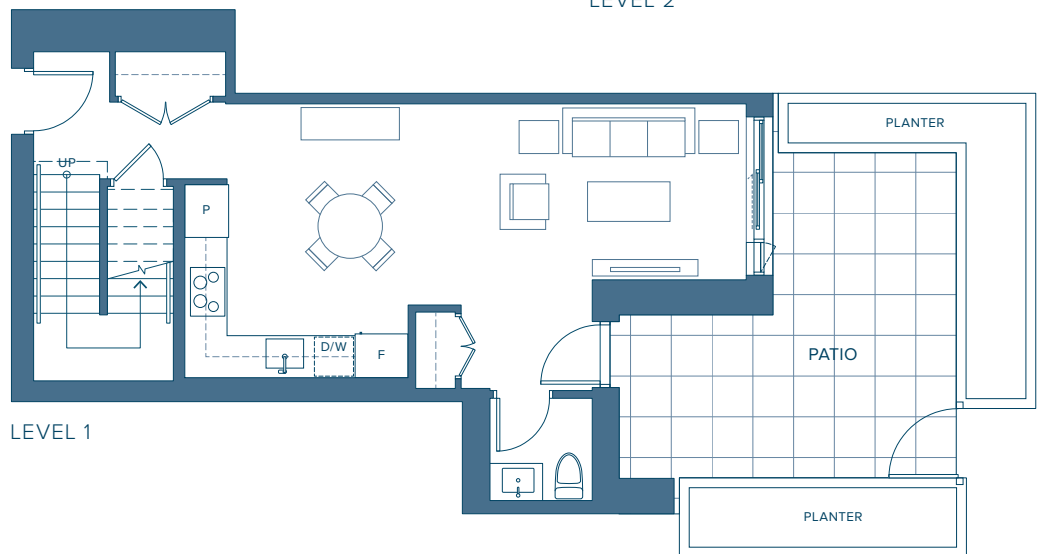

EXTERIOR 231 SQ. FT.

DRIFT

NORTH HARBOUR™

LEVEL 2

LEVEL 1

LEVEL 1

WATERFRONT

LEVEL 2