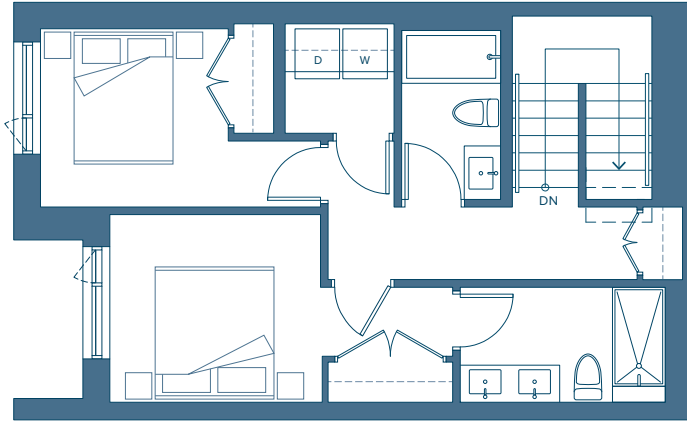

Townhome | 13

TOWNHOME COLLECTION

2 BEDROOM

INTERIOR 1,272 SQ. FT.

EXTERIOR 182 SQ. FT.

DRIFT

NORTH HARBOUR™

LEVEL 2