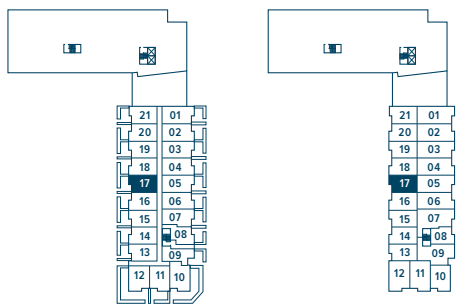

EXTERIOR 206 SQ. FT.

DRIFT

NORTH HARBOUR™

LEVEL 2

LEVEL 1

WATERFRONT

LEVEL 1

LEVEL 2