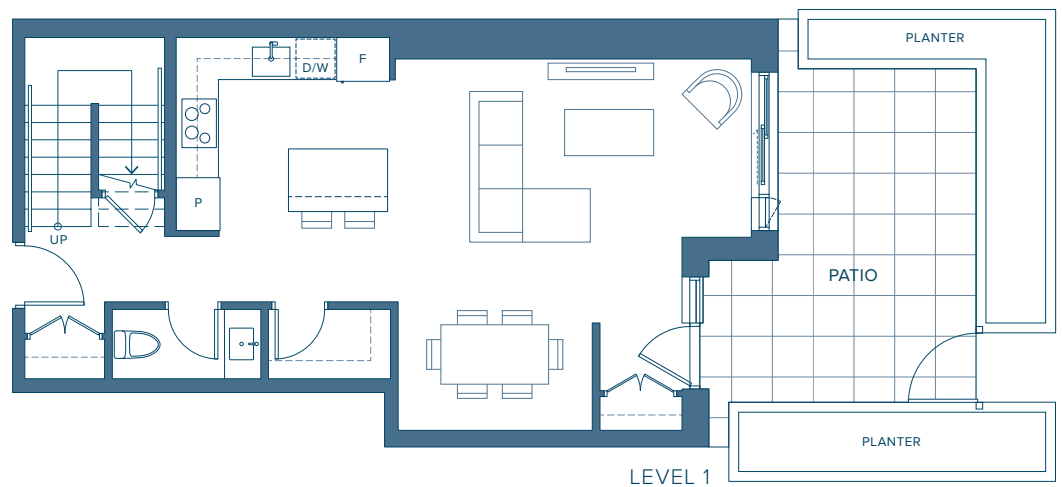

Townhome | 07

TOWNHOME COLLECTION

2 BEDROOM + DEN

INTERIOR 1,668 SQ. FT.

EXTERIOR 210 SQ. FT.

DRIFT

NORTH HARBOUR™

WATERFRONT
N
LEVEL 2