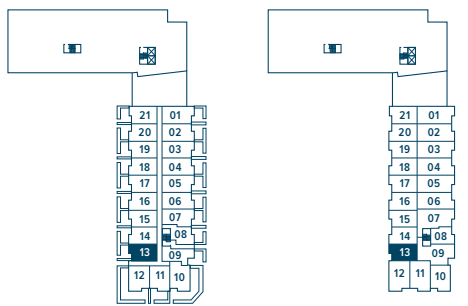

EXTERIOR 182 SQ. FT.

DRIFT

NORTH HARBOUR™

LEVEL 2

LEVEL 1

WATERFRONT

LEVEL 1

LEVEL 2