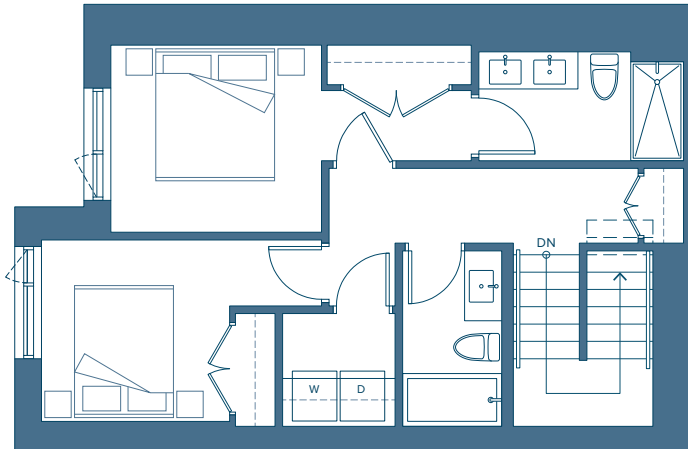

Townhome | 20

TOWNHOME COLLECTION

2 BEDROOM

INTERIOR 1,304 SQ. FT.

EXTERIOR 206 SQ. FT.

DRIFT

NORTH HARBOUR™

LEVEL 2