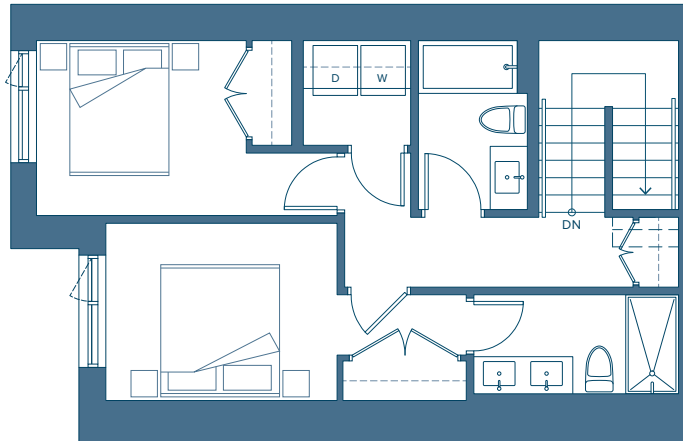

Townhome | 21

TOWNHOME COLLECTION

2 BEDROOM

INTERIOR 1,307 SQ. FT.

EXTERIOR 205 SQ. FT.

DRIFT

NORTH HARBOUR™

LEVEL 2