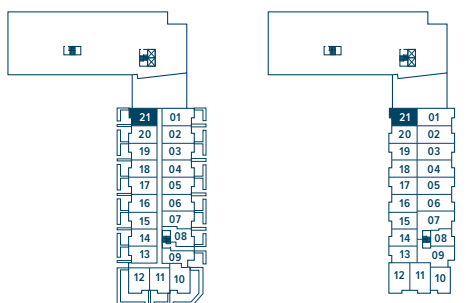

EXTERIOR 205 SQ. FT.

DRIFT

NORTH HARBOUR™

LEVEL 2

LEVEL 1

WATERFRONT

LEVEL 1

LEVEL 2