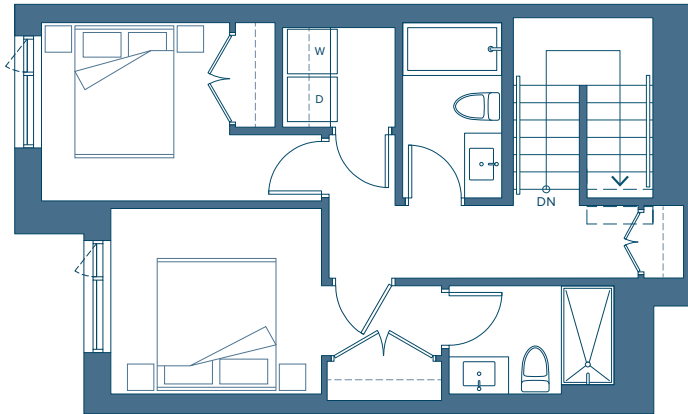

EXTERIOR 206 SQ. FT.

DRIFT

NORTH HARBOUR™

LEVEL 2

LEVEL 1

WATERFRONT

LEVEL 1

LEVEL 2