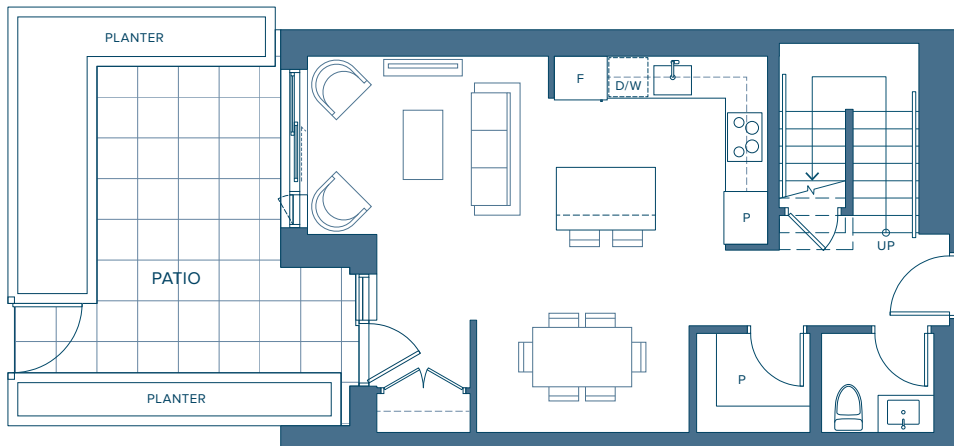

Townhome | 13

TOWNHOME COLLECTION

2 BEDROOM

INTERIOR 1,272 SQ. FT.

EXTERIOR 182 SQ. FT.

DRIFT

NORTH HARBOUR™

LEVEL 1