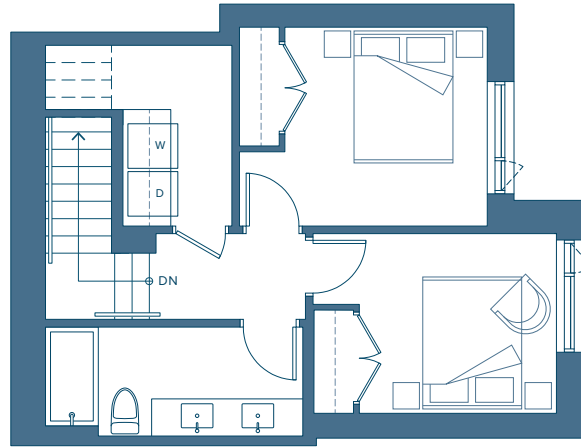

Townhome | 08

TOWNHOME COLLECTION

2 BEDROOM

INTERIOR 1,140 SQ. FT.

EXTERIOR 206 SQ. FT.

DRIFT

NORTH HARBOUR™

LEVEL 2