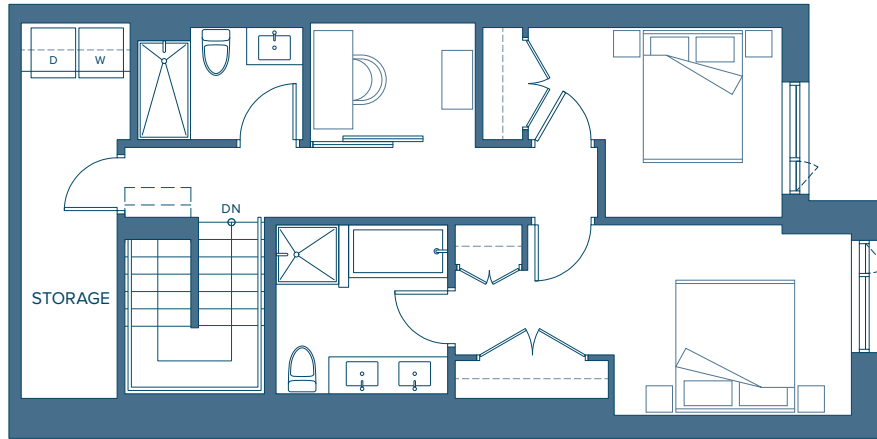

Townhome | 06

TOWNHOME COLLECTION

2 BEDROOM + DEN

INTERIOR 1,554 SQ. FT.

EXTERIOR 210 SQ. FT.

DRIFT

NORTH HARBOUR™

LEVEL 2