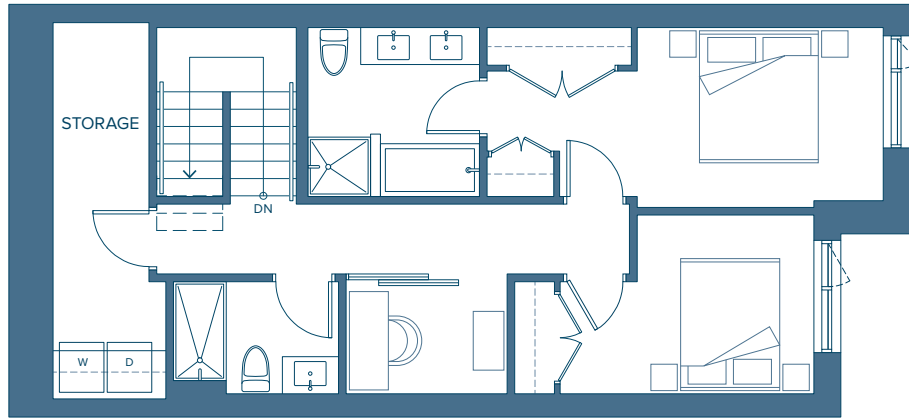

Townhome | 03

TOWNHOME COLLECTION

2 BEDROOM + DEN

INTERIOR 1,535 SQ. FT.

EXTERIOR 210 SQ. FT.

DRIFT

NORTH HARBOUR™

LEVEL 2