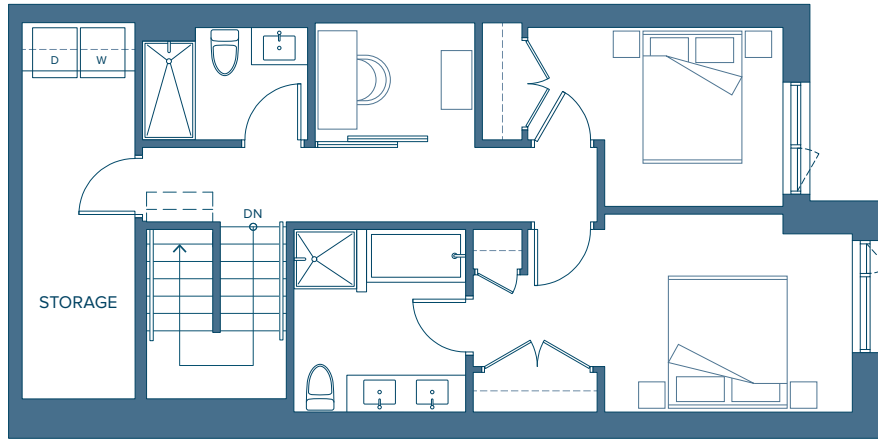

Townhome | 04

TOWNHOME COLLECTION

2 BEDROOM + DEN

INTERIOR 1,589 SQ. FT.

EXTERIOR 210 SQ. FT.

DRIFT

NORTH HARBOUR™

LEVEL 2