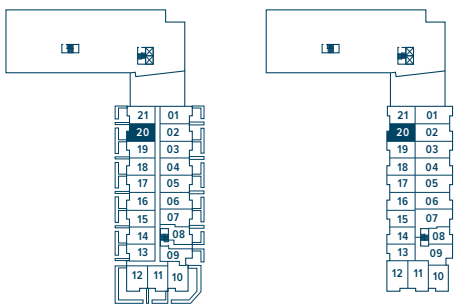

WATERFRONT

LEVEL 1

LEVEL 2