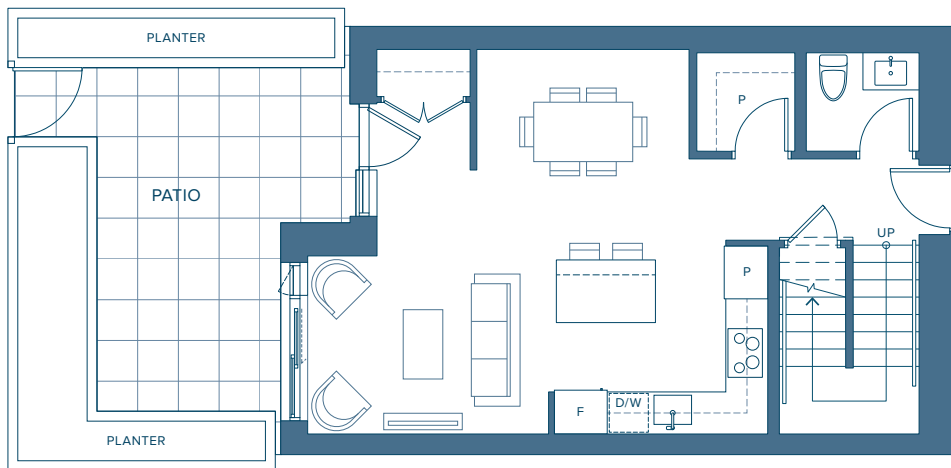

Townhome | 14

TOWNHOME COLLECTION

2 BEDROOM

INTERIOR 1,273 SQ. FT.

EXTERIOR 206 SQ. FT.

DRIFT

NORTH HARBOUR™

LEVEL 2