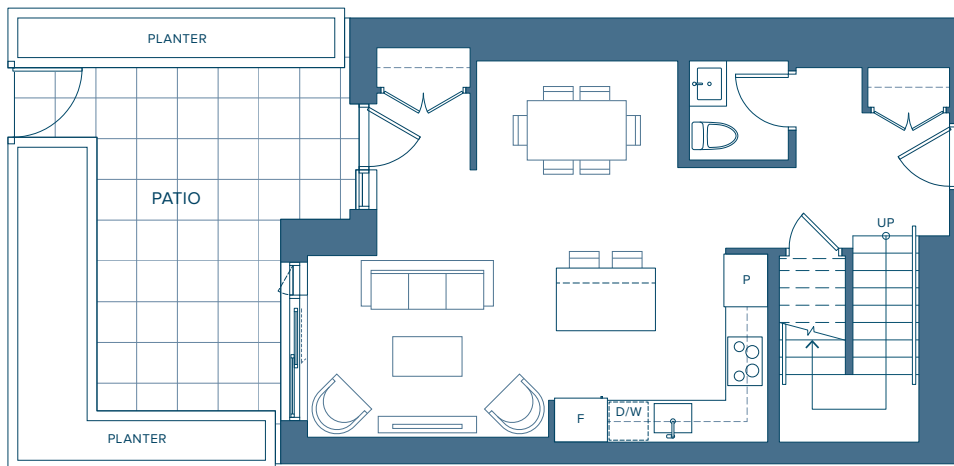

Townhome | 20

TOWNHOME COLLECTION

2 BEDROOM

INTERIOR 1,304 SQ. FT.

EXTERIOR 206 SQ. FT.

DRIFT

NORTH HARBOUR™

LEVEL 2