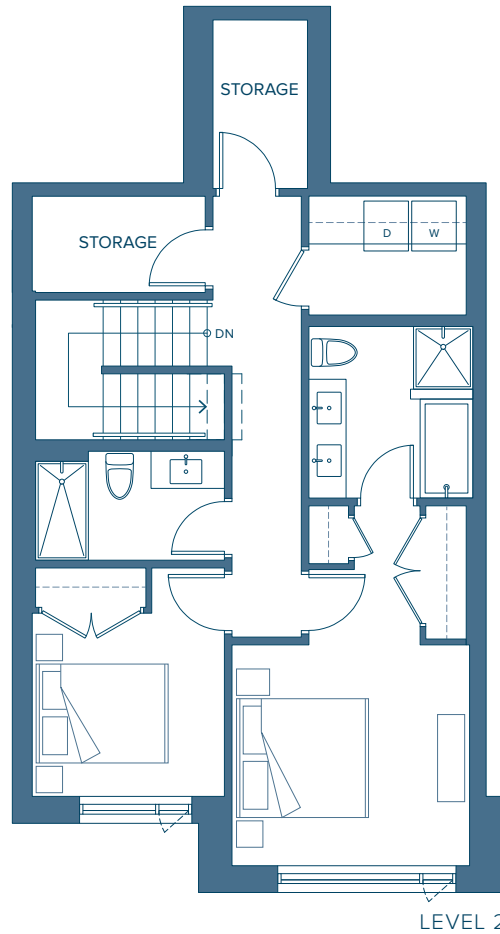

Townhome | 11

TOWNHOME COLLECTION

2 BEDROOM

INTERIOR 1,471 SQ. FT.

EXTERIOR 244 SQ. FT.

DRIFT

NORTH HARBOUR™

LEVEL 2