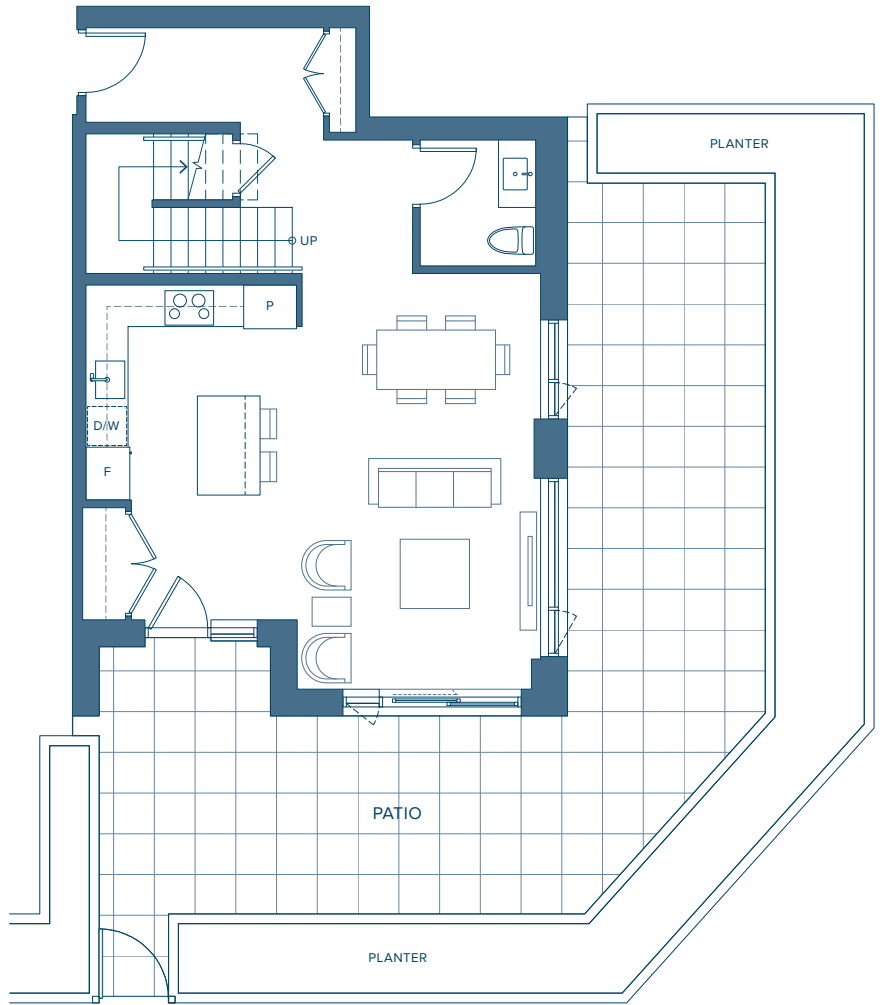

Townhome | 10

TOWNHOME COLLECTION

2 BEDROOM

INTERIOR 1,427 SQ. FT.

EXTERIOR 609 SQ. FT.

DRIFT

NORTH HARBOUR™

LEVEL 2