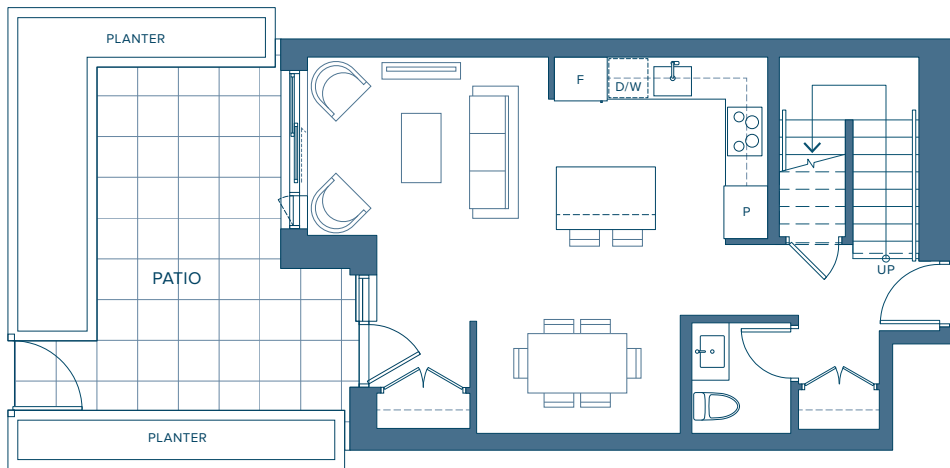

EXTERIOR 206 SQ. FT.

DRIFT

NORTH HARBOUR™

LEVEL 2

LEVEL 1

WATERFRONT

LEVEL 1

LEVEL 2