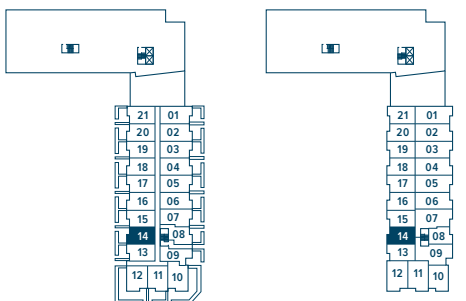

WATERFRONT

LEVEL 1

LEVEL 2