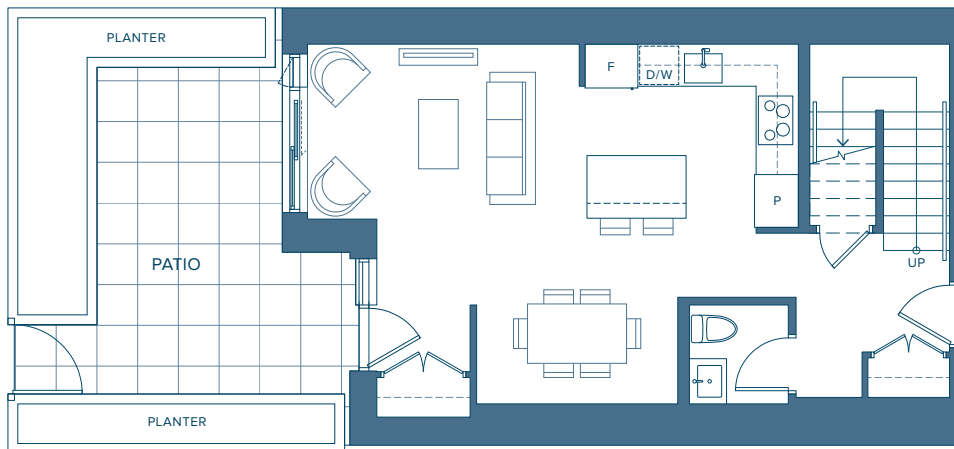

Townhome | 21

TOWNHOME COLLECTION

2 BEDROOM

INTERIOR 1,307 SQ. FT.

EXTERIOR 205 SQ. FT.

DRIFT

NORTH HARBOUR™

LEVEL 1