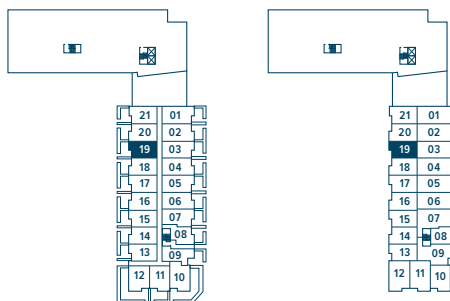

EXTERIOR 206 SQ. FT.

DRIFT

NORTH HARBOUR™

LEVEL 2

LEVEL 1

WATERFRONT

LEVEL 1

LEVEL 2

Townhome | 20

TOWNHOME COLLECTION

2 BEDROOM

INTERIOR 1,304 SQ. FT.

EXTERIOR 206 SQ. FT.

DRIFT

NORTH HARBOUR™

LEVEL 2