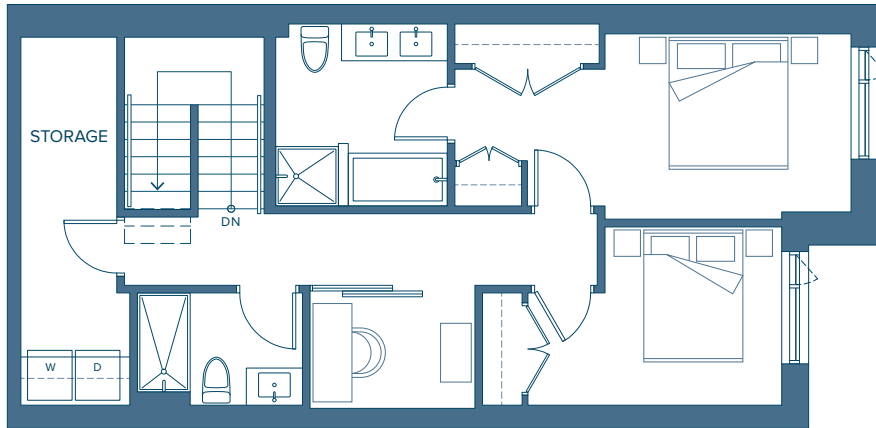

Townhome | 05

TOWNHOME COLLECTION

2 BEDROOM + DEN

INTERIOR 1,568 SQ. FT.

EXTERIOR 210 SQ. FT.

DRIFT

NORTH HARBOUR™

LEVEL 2