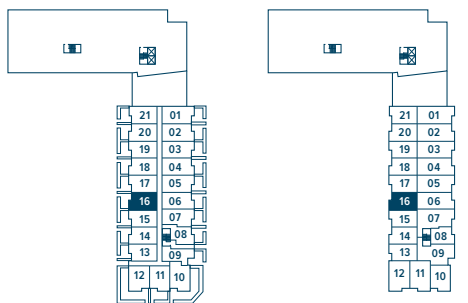

WATERFRONT

LEVEL 1

LEVEL 2