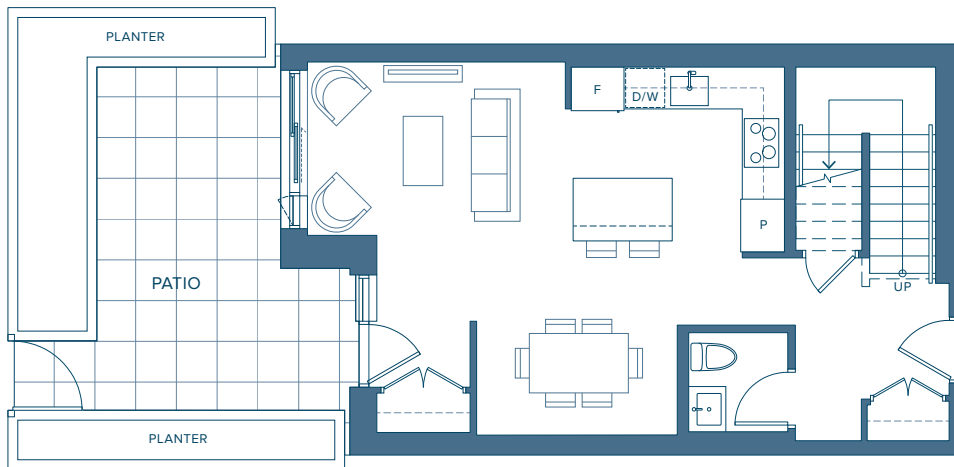

EXTERIOR 206 SQ. FT.

DRIFT

NORTH HARBOUR™

LEVEL 2

LEVEL 1

WATERFRONT

LEVEL 1

LEVEL 2