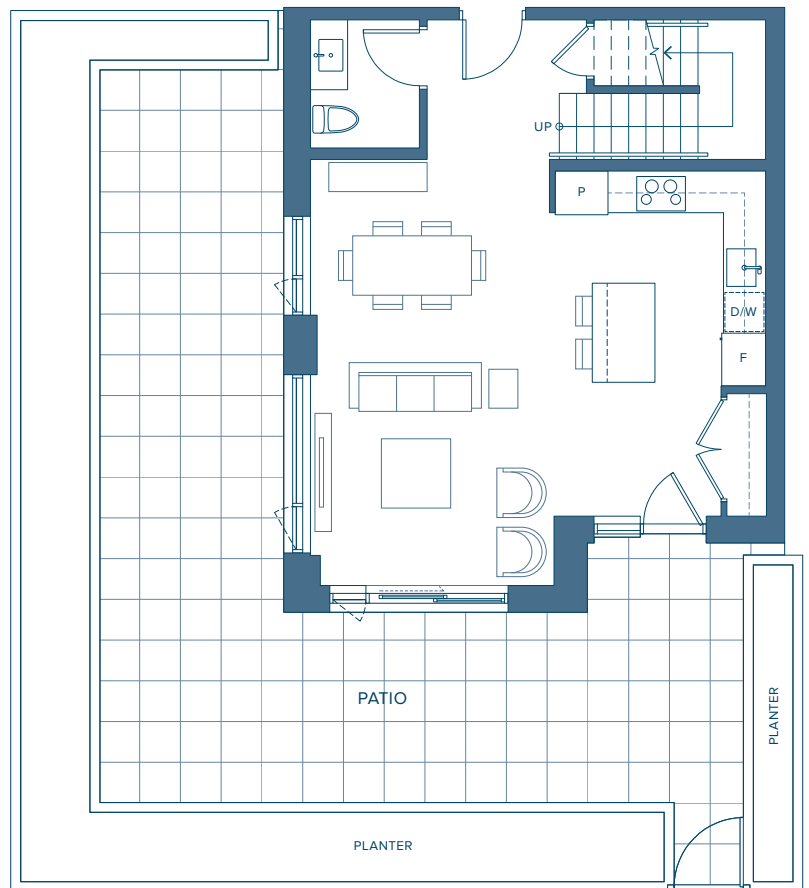

Townhome | 12

TOWNHOME COLLECTION

2 BEDROOM

INTERIOR 1,500 SQ. FT.

EXTERIOR 624 SQ. FT.

DRIFT

NORTH HARBOUR™

LEVEL 2