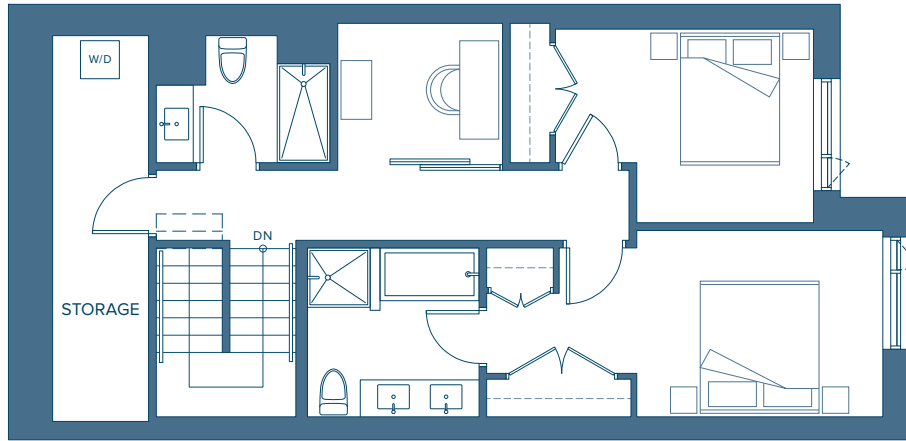

Townhome | 02

TOWNHOME COLLECTION

2 BEDROOM + DEN

INTERIOR 1,600 SQ. FT.

EXTERIOR 210 SQ. FT.

DRIFT

NORTH HARBOUR™

LEVEL 2