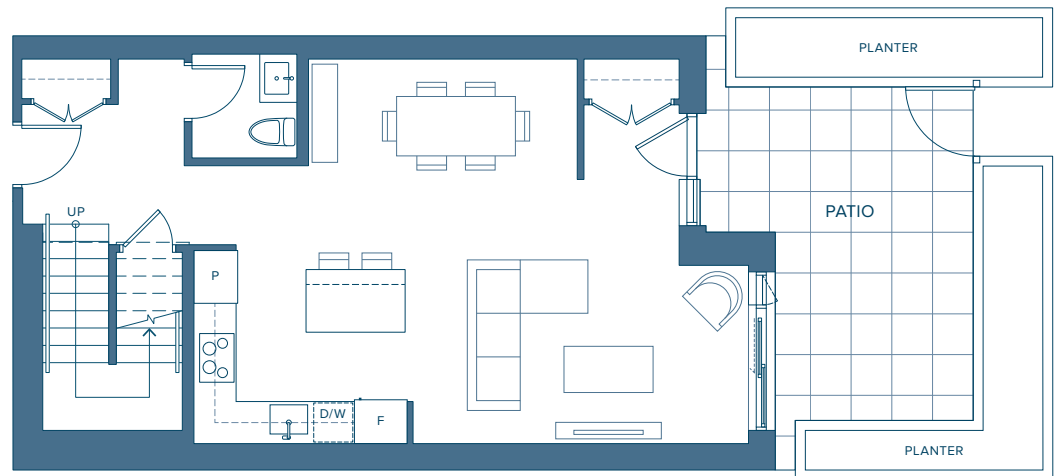

Townhome | 04

TOWNHOME COLLECTION

2 BEDROOM + DEN

INTERIOR 1,589 SQ. FT.

EXTERIOR 210 SQ. FT.

DRIFT

NORTH HARBOUR™

LEVEL 1