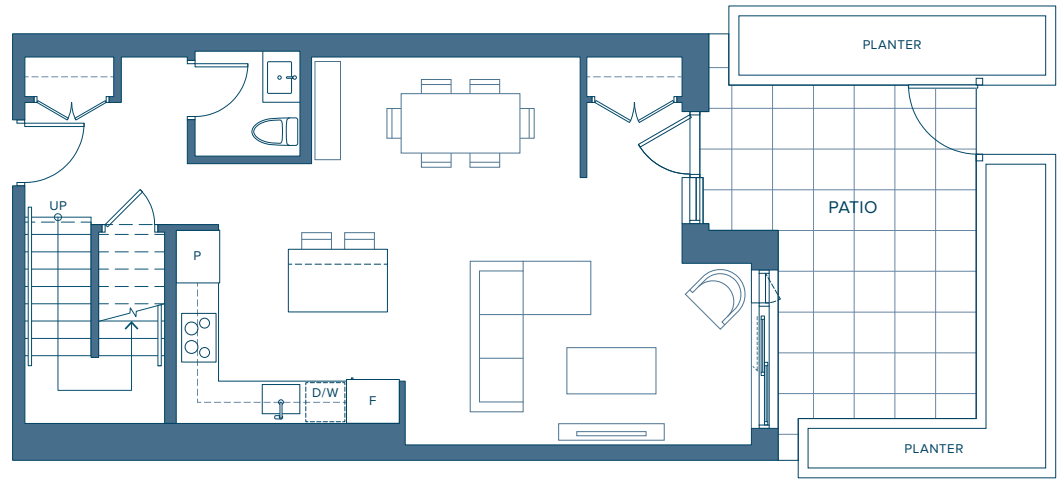

Townhome | 06

TOWNHOME COLLECTION

2 BEDROOM + DEN

INTERIOR 1,554 SQ. FT.

EXTERIOR 210 SQ. FT.

DRIFT

NORTH HARBOUR™

LEVEL 1