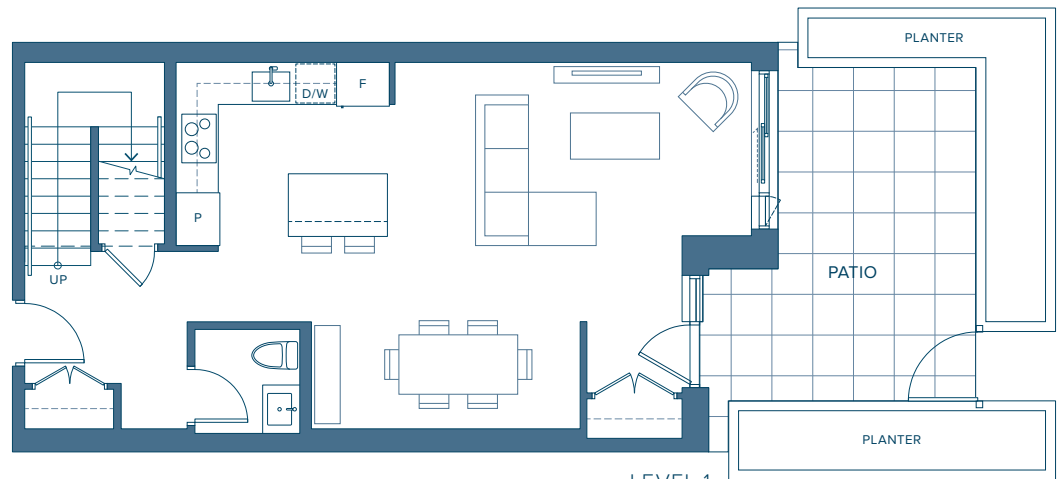

Townhome | 03

TOWNHOME COLLECTION

2 BEDROOM + DEN

INTERIOR 1,535 SQ. FT.

EXTERIOR 210 SQ. FT.

DRIFT

NORTH HARBOUR™

LEVEL 2