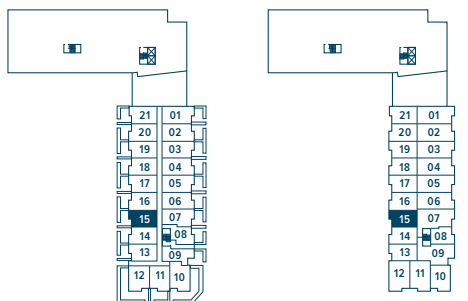

EXTERIOR 206 SQ. FT.

DRIFT

NORTH HARBOUR™

LEVEL 2

LEVEL 1

WATERFRONT

LEVEL 1

LEVEL 2