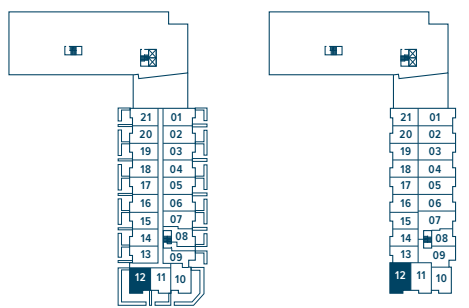

WATERFRONT

LEVEL 1

LEVEL 2