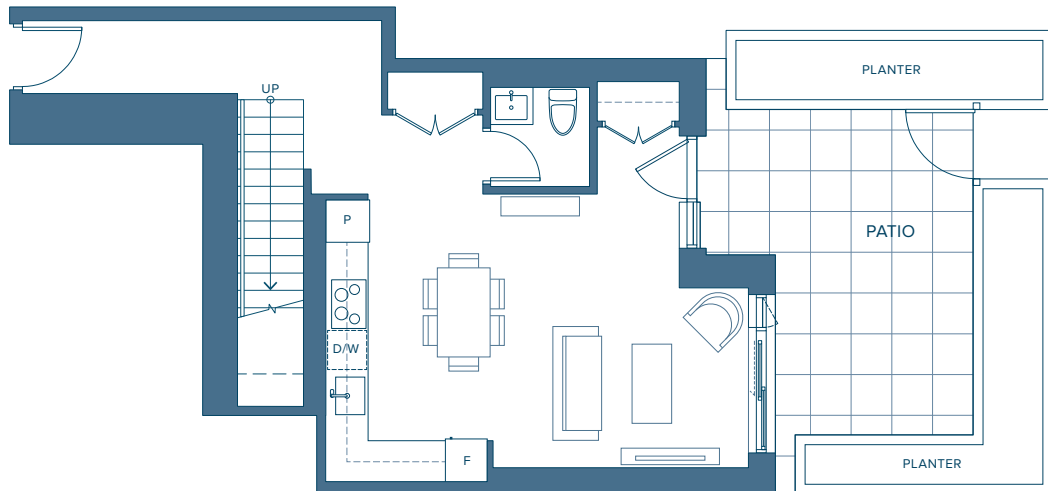

Townhome | 08

TOWNHOME COLLECTION

2 BEDROOM

INTERIOR 1,140 SQ. FT.

EXTERIOR 206 SQ. FT.

DRIFT

NORTH HARBOUR™

LEVEL 2