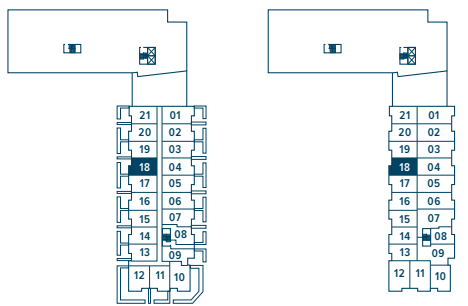

WATERFRONT

LEVEL 1

LEVEL 2