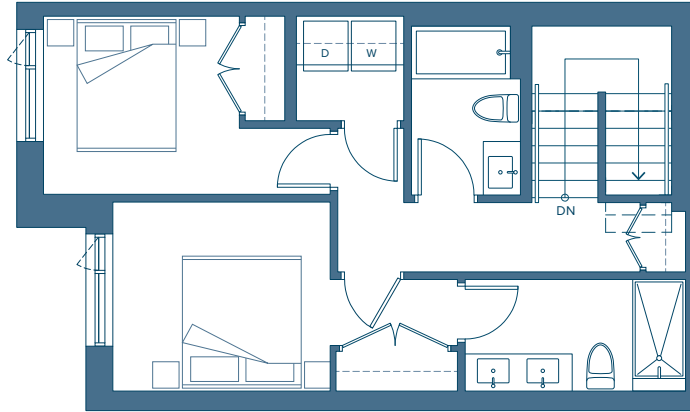

Townhome | 15

TOWNHOME COLLECTION

2 BEDROOM

INTERIOR 1,259 SQ. FT.

EXTERIOR 206 SQ. FT.

DRIFT

NORTH HARBOUR™

LEVEL 2