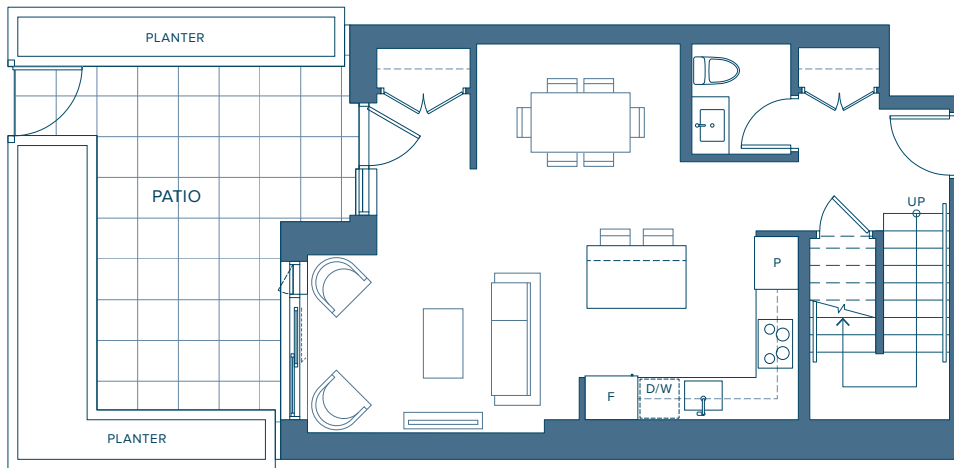

Townhome | 18

TOWNHOME COLLECTION

2 BEDROOM

INTERIOR 1,284 SQ. FT.

EXTERIOR 206 SQ. FT.

DRIFT

NORTH HARBOUR™

LEVEL 2