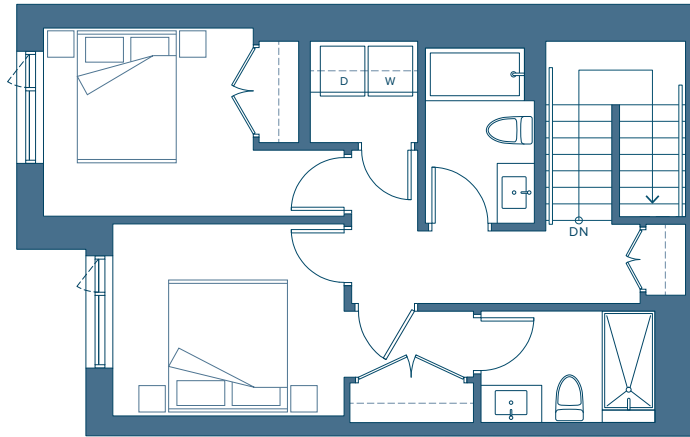

EXTERIOR 206 SQ. FT.

DRIFT

NORTH HARBOUR™

LEVEL 2

LEVEL 1

WATERFRONT

LEVEL 1

LEVEL 2