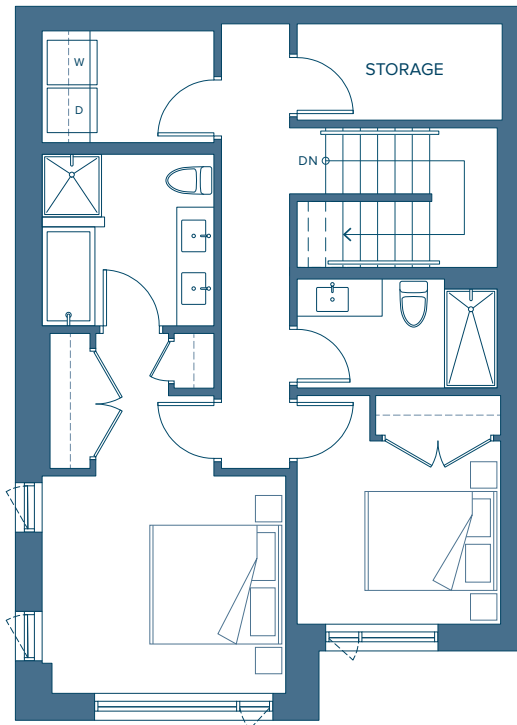

Townhome | 12

TOWNHOME COLLECTION

2 BEDROOM

INTERIOR 1,500 SQ. FT.

EXTERIOR 624 SQ. FT.

DRIFT

NORTH HARBOUR™

LEVEL 2