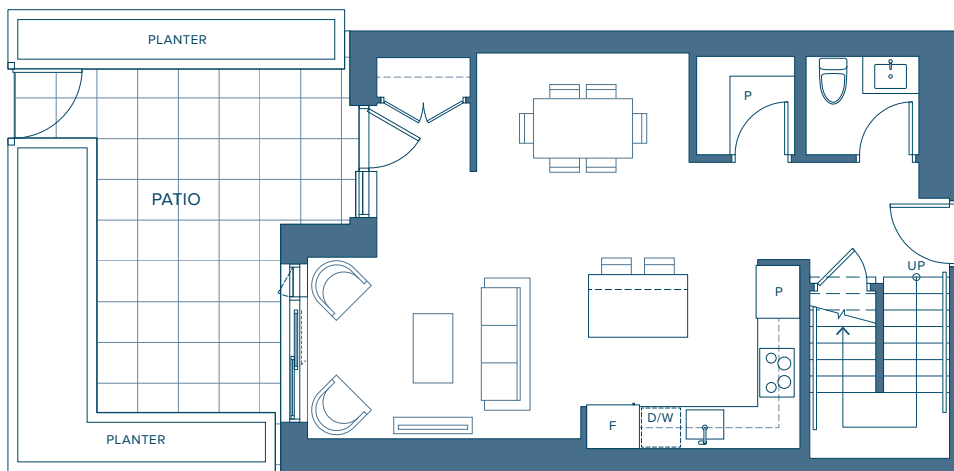

Townhome | 16

TOWNHOME COLLECTION

2 BEDROOM

INTERIOR 1,310 SQ. FT.

EXTERIOR 206 SQ. FT.

DRIFT

NORTH HARBOUR™

LEVEL 2