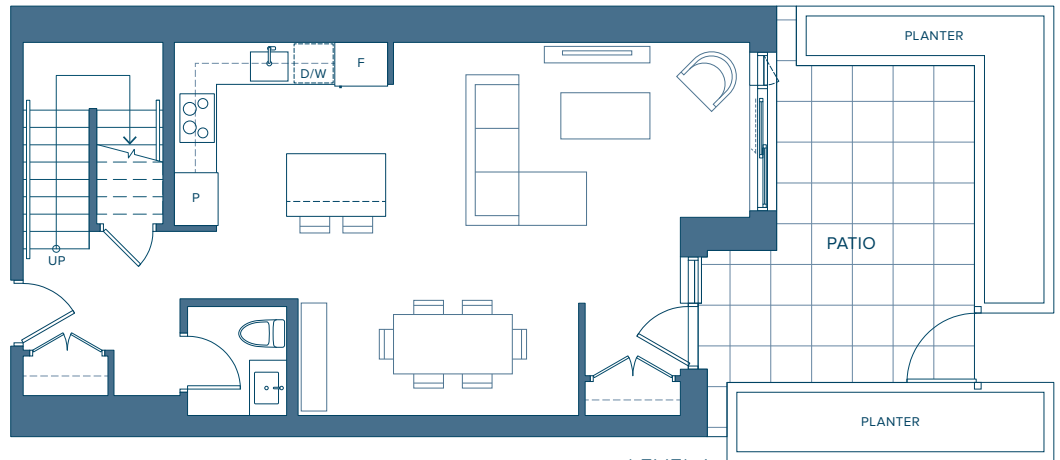

Townhome | 01

TOWNHOME COLLECTION

2 BEDROOM + DEN

INTERIOR 1,603 SQ. FT.

EXTERIOR 202 SQ. FT.

DRIFT

NORTH HARBOUR™

LEVEL 2