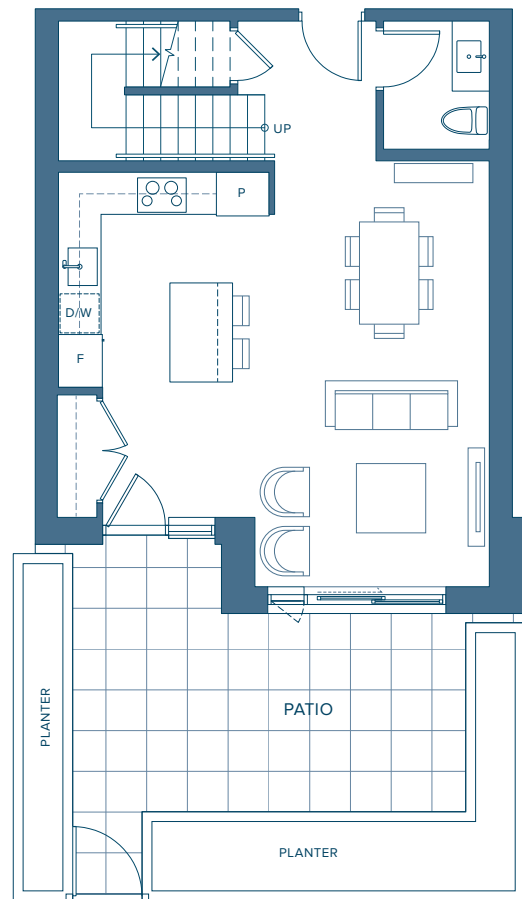

LEVEL 2

LEVEL 1