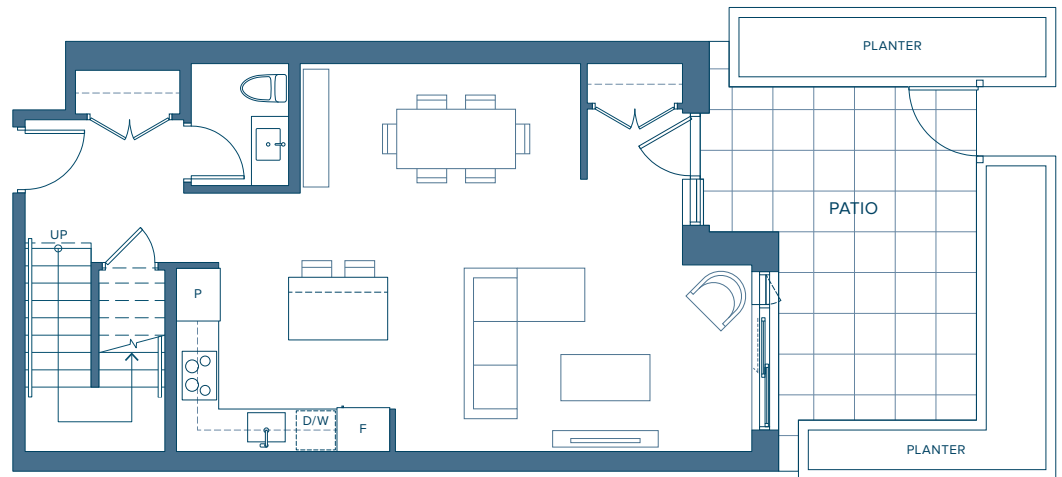

Townhome | 02

TOWNHOME COLLECTION

2 BEDROOM + DEN

INTERIOR 1,600 SQ. FT.

EXTERIOR 210 SQ. FT.

DRIFT

NORTH HARBOUR™

LEVEL 1