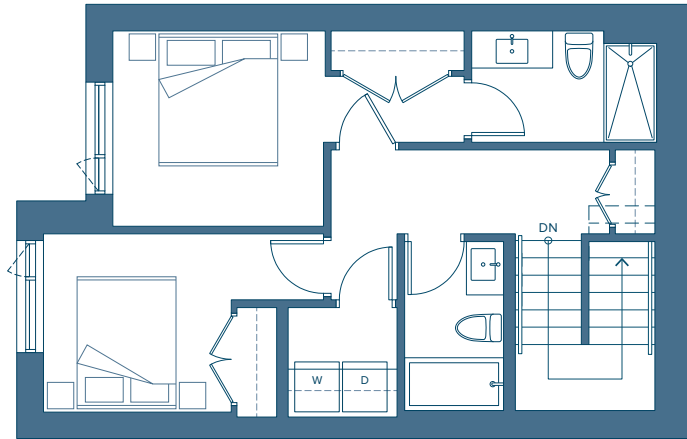

Townhome | 14

TOWNHOME COLLECTION

2 BEDROOM

INTERIOR 1,273 SQ. FT.

EXTERIOR 206 SQ. FT.

DRIFT

NORTH HARBOUR™

LEVEL 2