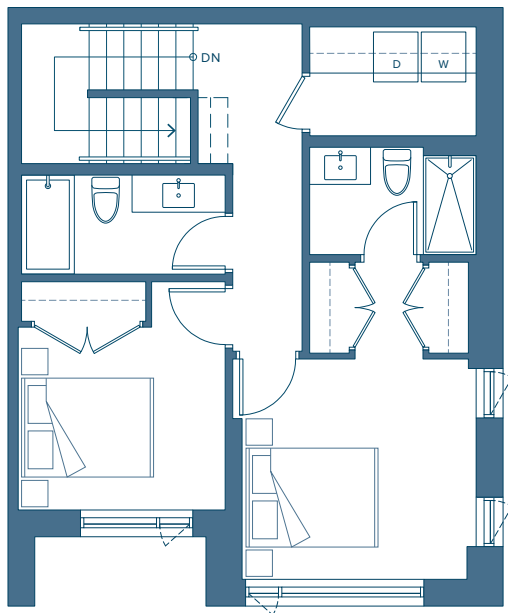

Townhome | 10

TOWNHOME COLLECTION

2 BEDROOM

INTERIOR 1,427 SQ. FT.

EXTERIOR 609 SQ. FT.

DRIFT

NORTH HARBOUR™

LEVEL 2