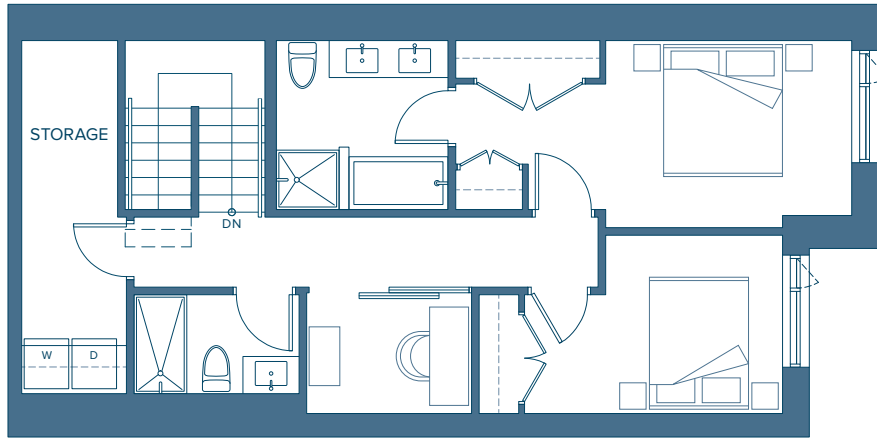

Townhome | 01

TOWNHOME COLLECTION

2 BEDROOM + DEN

INTERIOR 1,603 SQ. FT.

EXTERIOR 202 SQ. FT.

DRIFT

NORTH HARBOUR™

LEVEL 2