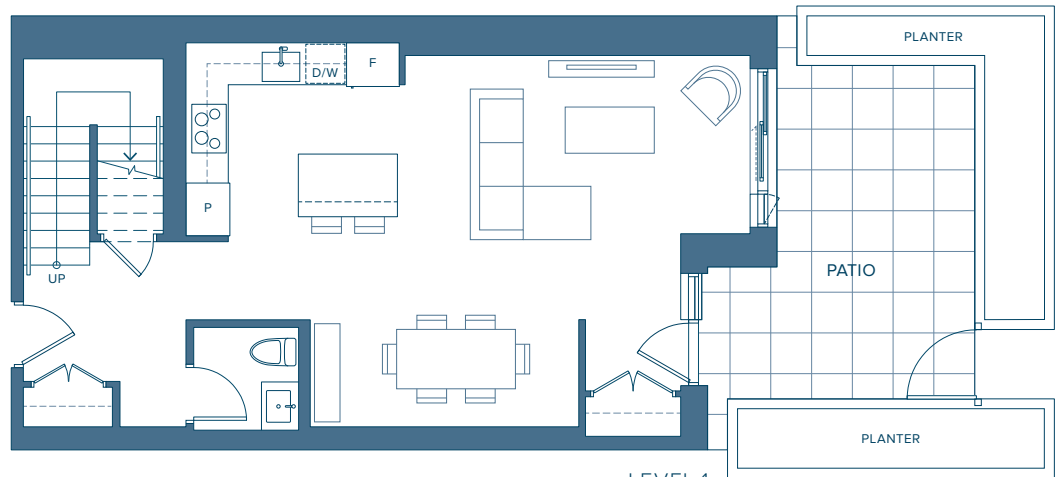

Townhome | 05

TOWNHOME COLLECTION

2 BEDROOM + DEN

INTERIOR 1,568 SQ. FT.

EXTERIOR 210 SQ. FT.

DRIFT

NORTH HARBOUR™

LEVEL 2