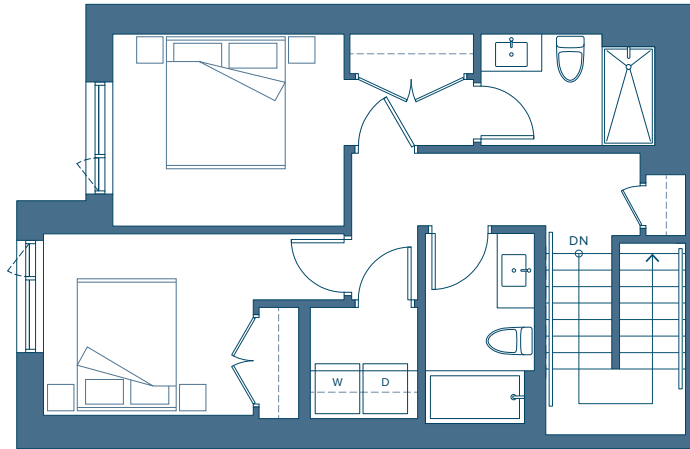

Townhome | 16

TOWNHOME COLLECTION

2 BEDROOM

INTERIOR 1,310 SQ. FT.

EXTERIOR 206 SQ. FT.

DRIFT

NORTH HARBOUR™

LEVEL 2