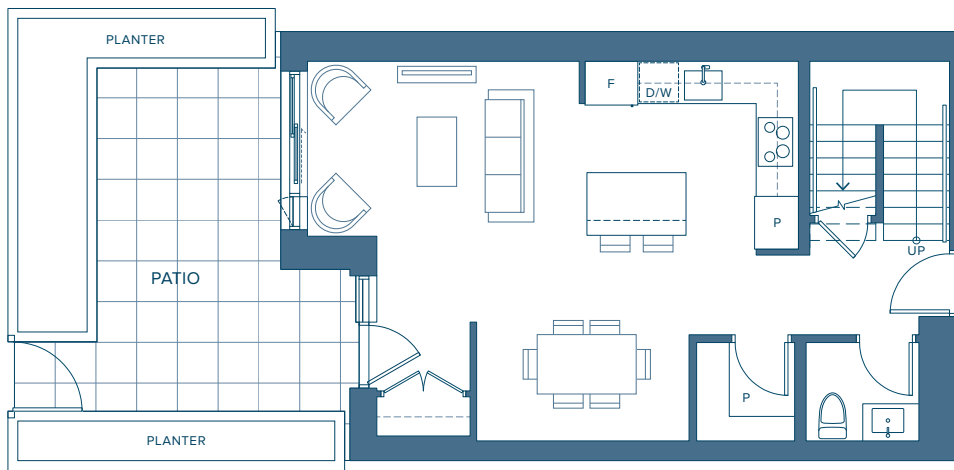

EXTERIOR 206 SQ. FT.

DRIFT

NORTH HARBOUR™

LEVEL 2

LEVEL 1

WATERFRONT

LEVEL 1

LEVEL 2