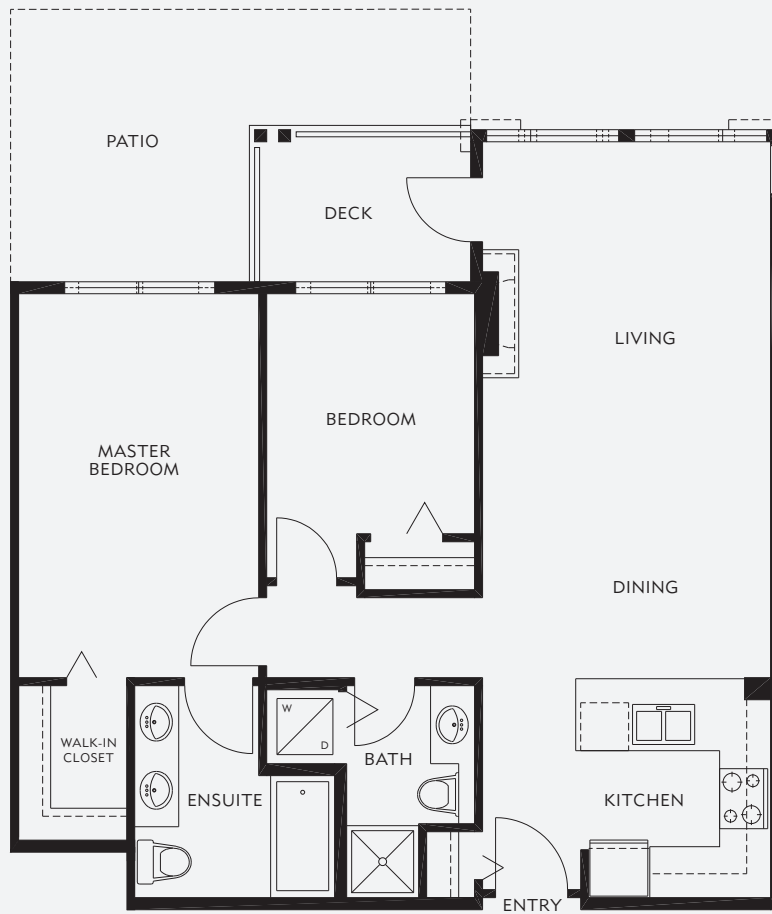

BIRCH SERIES

B

HOMES #108, 208, 308 & 408
APPROX. 890 SQ FT.
2 bedroom, 2 bathroom

BRANCHES
ON THE NORTH SHORE