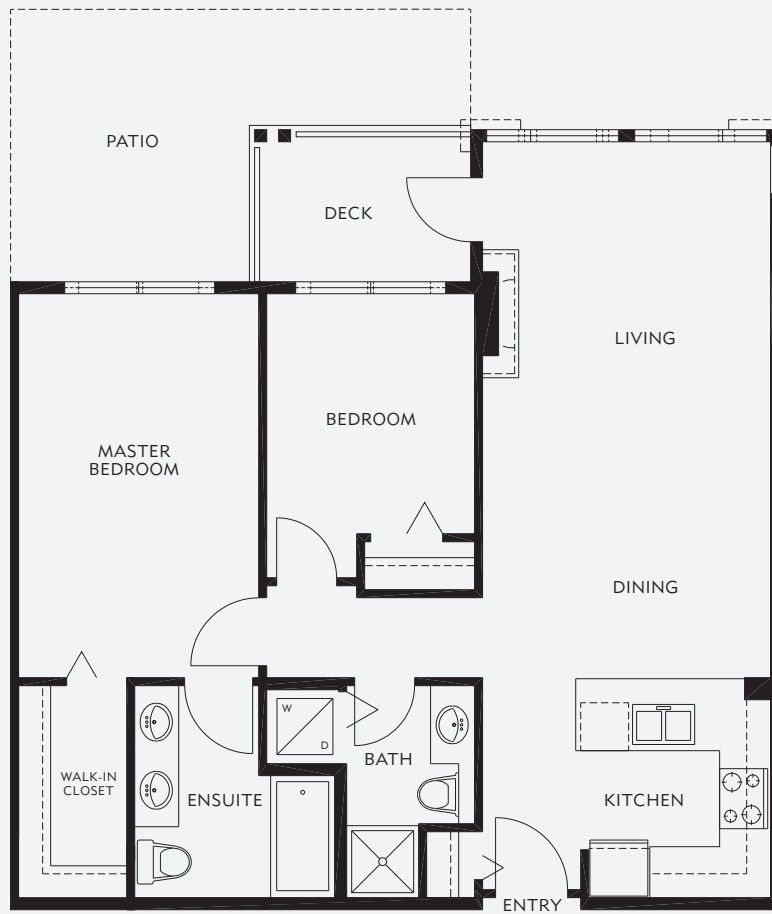

BIRCH SERIES

B HOMES #109, 112, 209,
212, 309, 312, 409 & 412
APPROX. 899 SQ FT.
2 bedroom, 2 bathroom

BRANCHES
ON THE NORTH SHORE