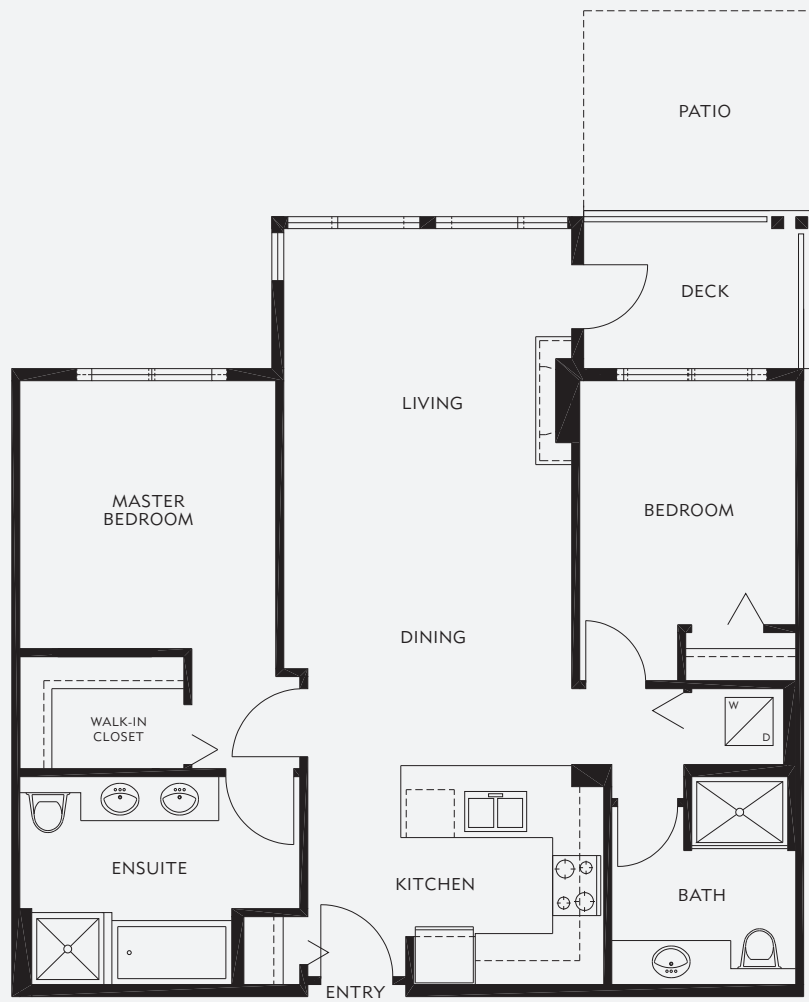

CEDAR SERIES

C APPROX. 925 SQ FT.
2 bedroom, 2 bathroom

BRANCHES
ON THE NORTH SHORE