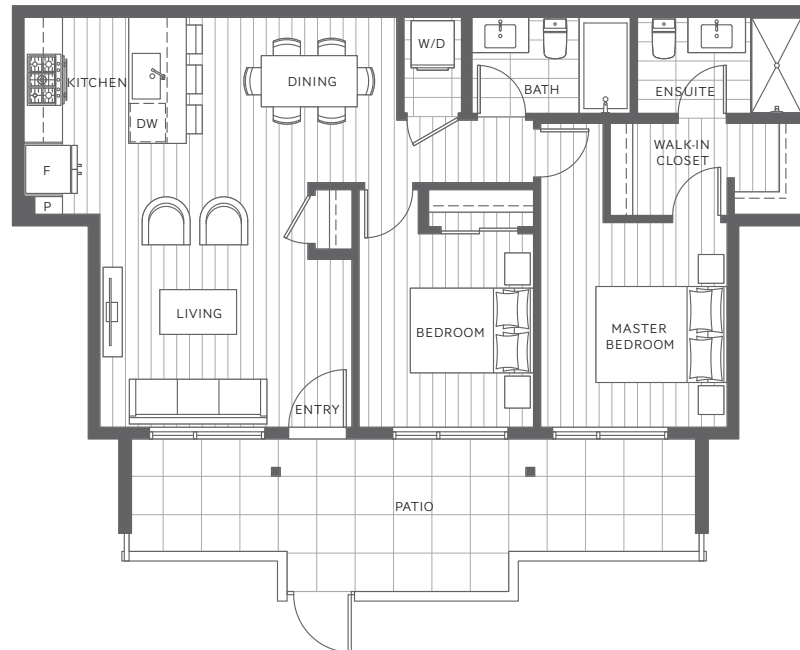

# PLAN A1

## 2 Bedroom & 2 Bathroom

Indoor: 840 sq. ft. | Outdoor: 207 sq. ft.

Total: 1,047 sq. ft.

LEVEL 1