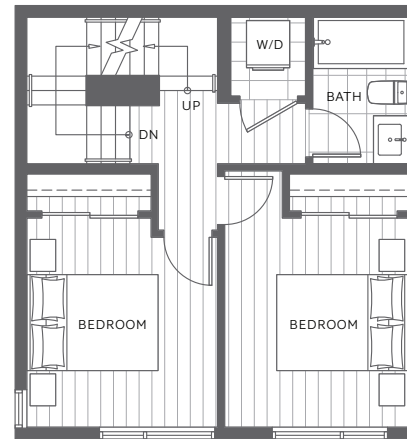

PLAN B1

3 Bedroom & 2.5 Bathroom

Indoor: 1,270 sq. ft. | Outdoor: 262 sq. ft.

Total: 1,532 sq. ft.

LEVEL 1

LEVEL 2

LEVEL 3

LEVEL 4