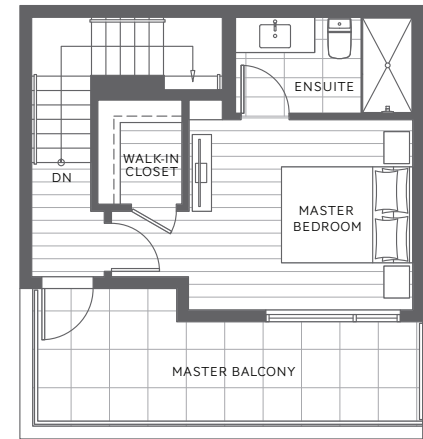

PLAN B1

3 Bedroom & 2.5 Bathroom

Indoor: 1,270 sq. ft. | Outdoor: 262 sq. ft.

Total: 1,532 sq. ft.

LEVEL 1

LEVEL 2

LEVEL 3

LEVEL 4