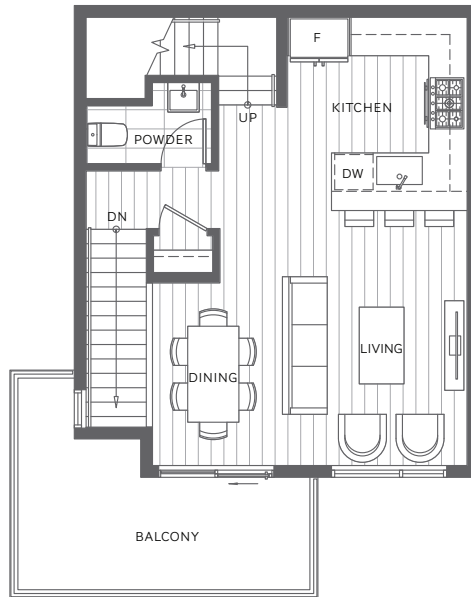

PLAN B1

3 Bedroom & 2.5 Bathroom

Indoor: 1,270 sq. ft. | Outdoor: 262 sq. ft.

Total: 1,532 sq. ft.

LEVEL 1

LEVEL 2

LEVEL 3

LEVEL 4