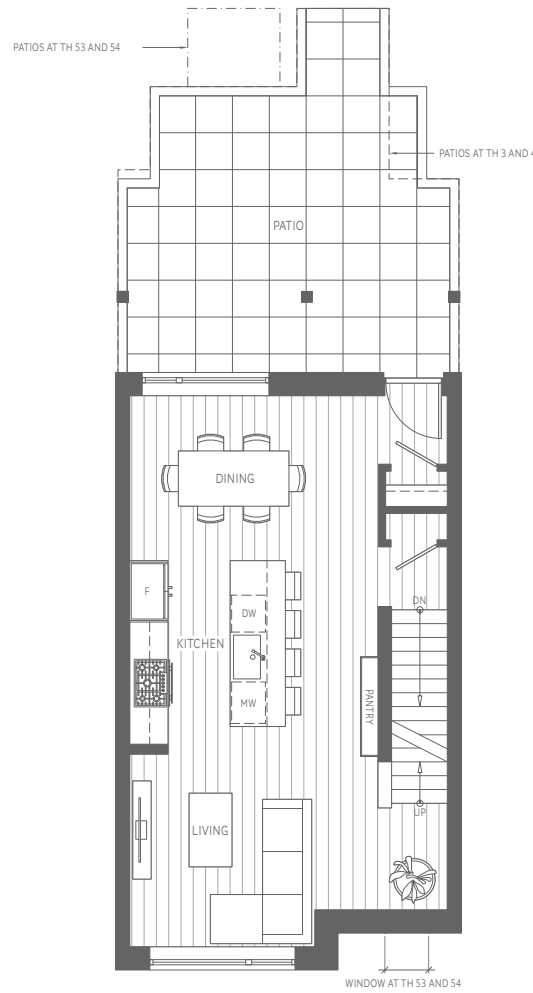

C PLAN

4 Bedroom + Den + 3 Bath

Indoor: 1,974 - 1,975 sq. ft. | Outdoor: 486 - 504 sq. ft.

Total: 2,460 - 2,479 sq. ft.

LEVEL 1

LEVEL 2

LEVEL 3

LEVEL 4