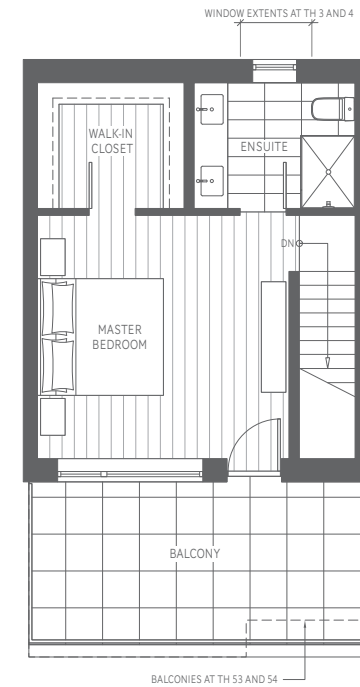

C PLAN

4 Bedroom + Den + 3 Bath

Indoor: 1,974 - 1,975 sq. ft. | Outdoor: 486 - 504 sq. ft.

Total: 2,460 - 2,479 sq. ft.

LEVEL 1

LEVEL 2

LEVEL 3

LEVEL 4