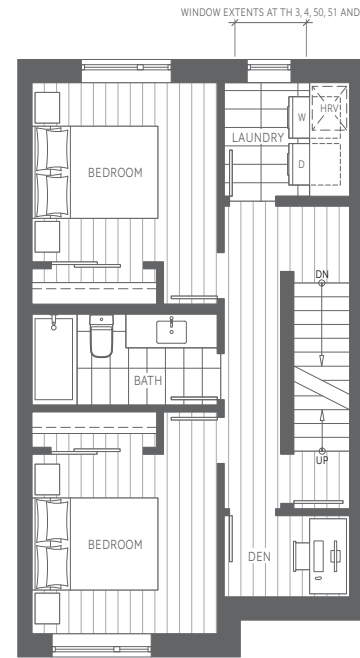

C PLAN

4 Bedroom + Den + 3 Bath

Indoor: 1,974 - 1,975 sq. ft. | Outdoor: 486 - 504 sq. ft.

Total: 2,460 - 2,479 sq. ft.

LEVEL 1

LEVEL 2

LEVEL 3

LEVEL 4