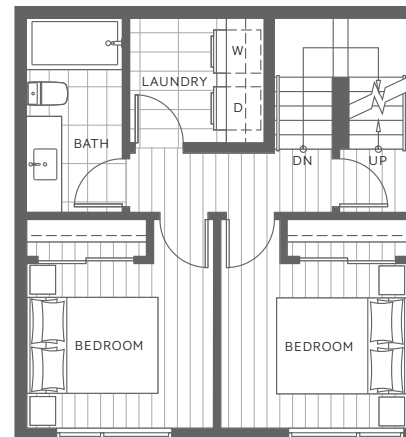

PLAN C2

3 Bedroom, 3 Bathroom & Live/Work or Legal Suite

Indoor: 1,690 sq. ft. | Outdoor: 368 sq. ft.

Total: 2,058 sq. ft.

LEVEL 1

LEVEL 2

LEVEL 3

LEVEL 4