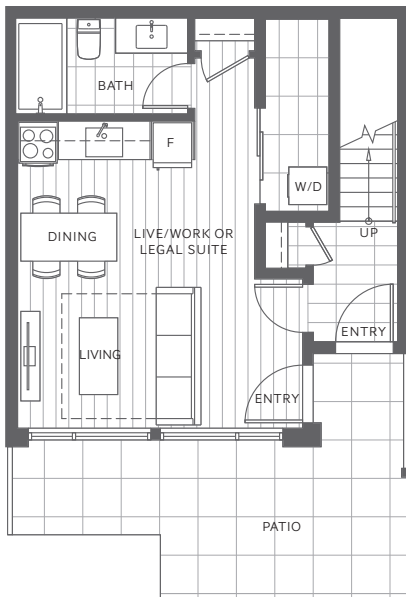

PLAN C2

3 Bedroom, 3 Bathroom & Live/Work or Legal Suite

Indoor: 1,690 sq. ft. | Outdoor: 368 sq. ft.

Total: 2,058 sq. ft.

LEVEL 1

LEVEL 2

LEVEL 3

LEVEL 4