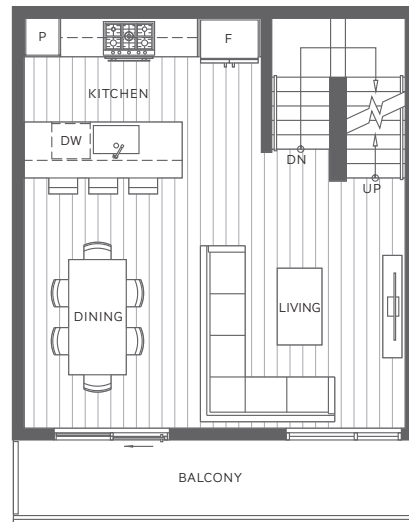

PLAN C2

3 Bedroom, 3 Bathroom & Live/Work or Legal Suite

Indoor: 1,690 sq. ft. | Outdoor: 368 sq. ft.

Total: 2,058 sq. ft.

LEVEL 1

LEVEL 2

LEVEL 3

LEVEL 4