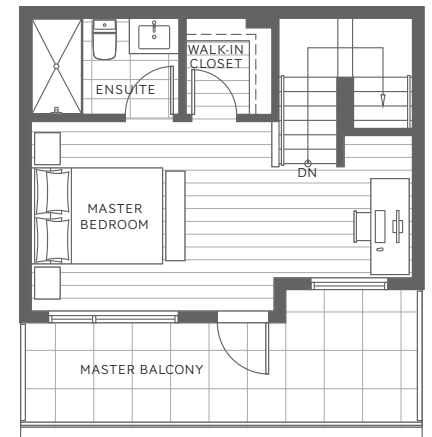

PLAN C2

3 Bedroom, 3 Bathroom & Live/Work or Legal Suite

Indoor: 1,690 sq. ft. | Outdoor: 368 sq. ft.

Total: 2,058 sq. ft.

LEVEL 1

LEVEL 2

LEVEL 3

LEVEL 4