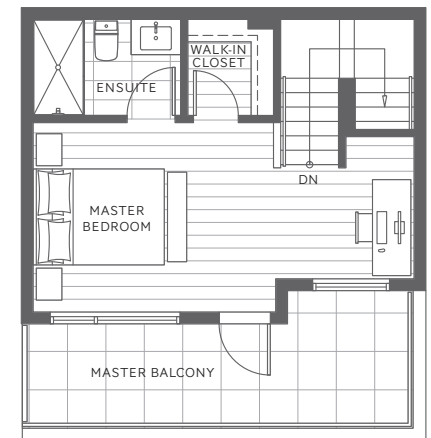

# PLAN C6

3 Bedroom, 3 Bathroom & Live/Work or Legal Suite

Indoor: 1,701 sq. ft. | Outdoor: 394 sq. ft.

Total: 2,095 sq. ft.

LEVEL 1

LEVEL 2

LEVEL 3

LEVEL 4