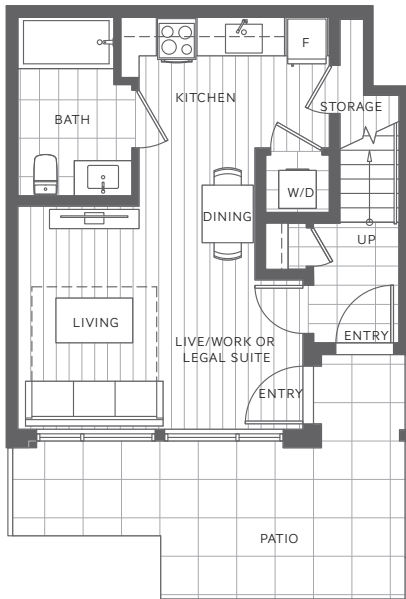

# PLAN C6

3 Bedroom, 3 Bathroom & Live/Work or Legal Suite

Indoor: 1,701 sq. ft. | Outdoor: 394 sq. ft.

Total: 2,095 sq. ft.

LEVEL 1

LEVEL 2

LEVEL 3

LEVEL 4