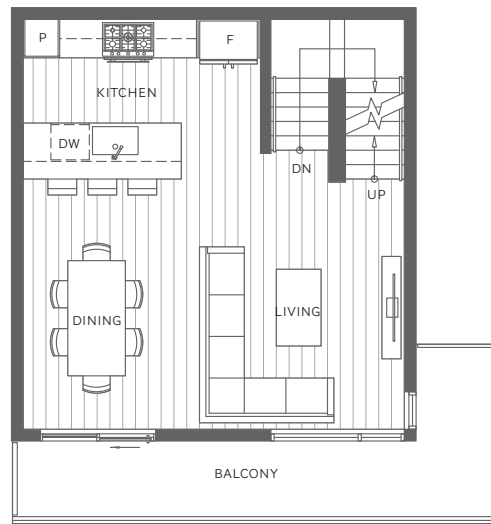

# PLAN C6

3 Bedroom, 3 Bathroom & Live/Work or Legal Suite

Indoor: 1,701 sq. ft. | Outdoor: 394 sq. ft.

Total: 2,095 sq. ft.

LEVEL 1

LEVEL 2

LEVEL 3

LEVEL 4