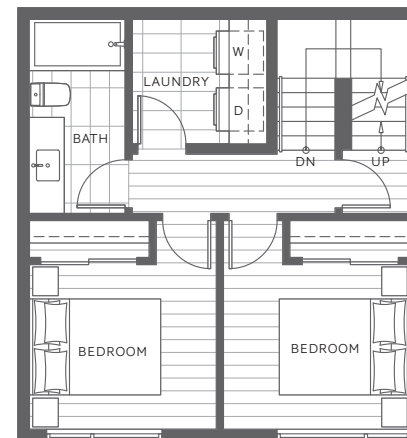

# PLAN C6

3 Bedroom, 3 Bathroom & Live/Work or Legal Suite

Indoor: 1,701 sq. ft. | Outdoor: 394 sq. ft.

Total: 2,095 sq. ft.

LEVEL 1

LEVEL 2

LEVEL 3

LEVEL 4