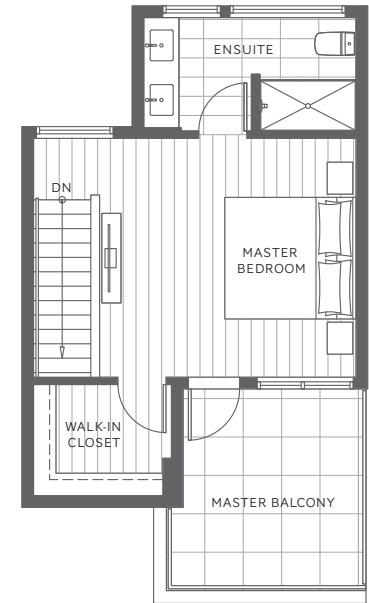

PLAN D

4 Bedroom, 3 Bathroom & Den

Indoor: 1,808 sq. ft. | Outdoor: 260-274 sq. ft.

Total: 2,068-2,082 sq. ft.

LEVEL 1

LEVEL 2

LEVEL 3

LEVEL 4