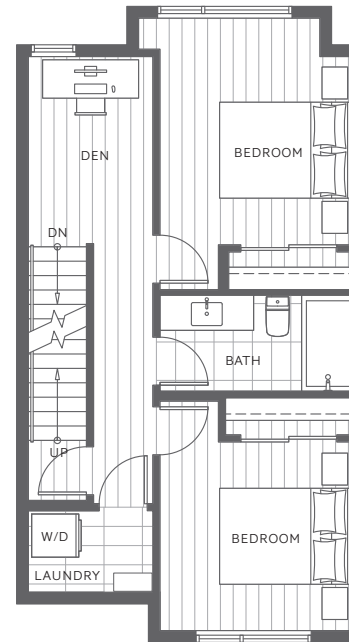

PLAN D

4 Bedroom, 3 Bathroom & Den

Indoor: 1,808 sq. ft. | Outdoor: 260-274 sq. ft.

Total: 2,068-2,082 sq. ft.

LEVEL 1

LEVEL 2

LEVEL 3

LEVEL 4