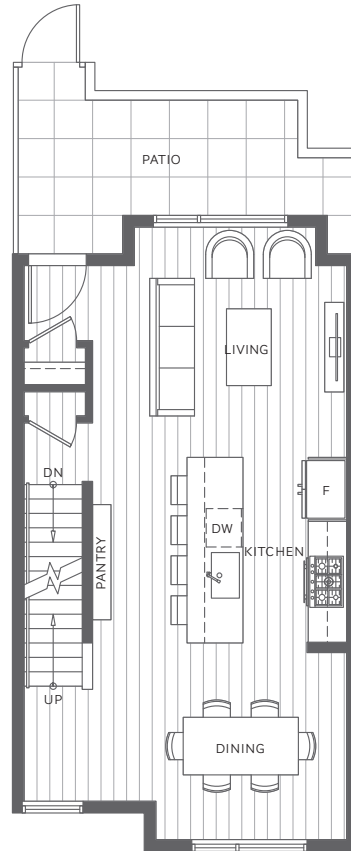

PLAN D

4 Bedroom, 3 Bathroom & Den

Indoor: 1,808 sq. ft. | Outdoor: 260-274 sq. ft.

Total: 2,068-2,082 sq. ft.

LEVEL 1

LEVEL 2

LEVEL 3

LEVEL 4