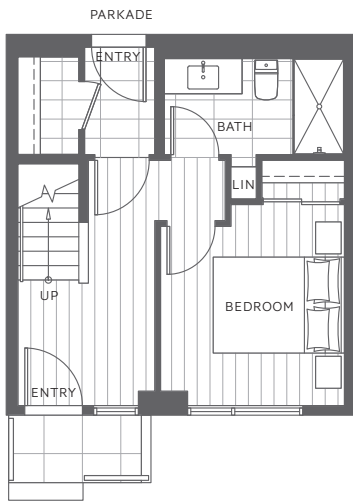

PLAN D

4 Bedroom, 3 Bathroom & Den

Indoor: 1,808 sq. ft. | Outdoor: 260-274 sq. ft.

Total: 2,068-2,082 sq. ft.

LEVEL 1

LEVEL 2

LEVEL 3

LEVEL 4