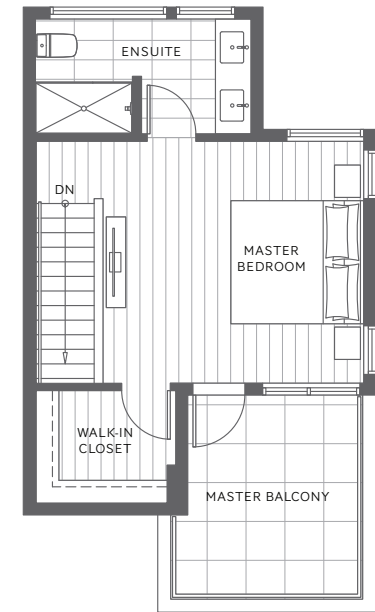

## 4 Bedroom, 3 Bathroom & Den

Indoor: 1,830 sq. ft. | Outdoor: 259 sq. ft.

Total: 2,089 sq. ft.

LEVEL 1

LEVEL 2

LEVEL 3

LEVEL 4