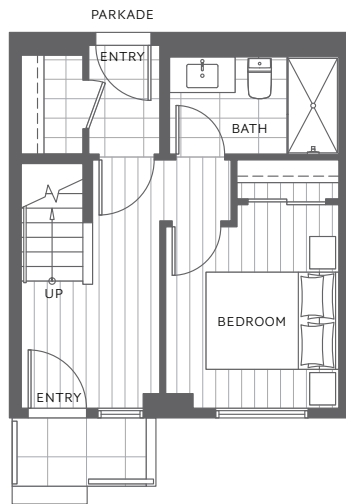

## 4 Bedroom, 3 Bathroom & Den

Indoor: 1,830 sq. ft. | Outdoor: 259 sq. ft.

Total: 2,089 sq. ft.

LEVEL 1

LEVEL 2

LEVEL 3

LEVEL 4