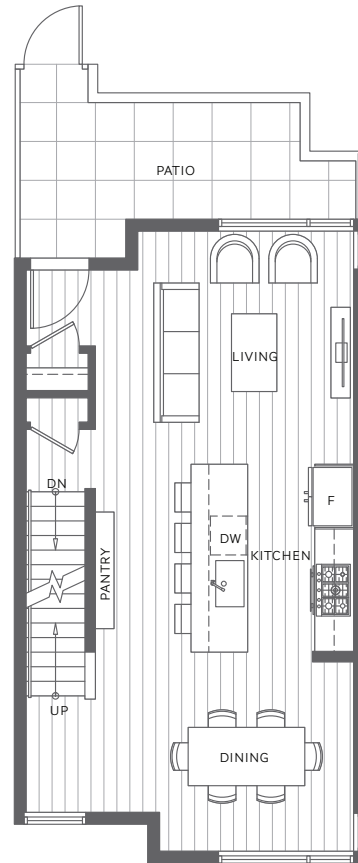

# PLAN D2

## 4 Bedroom, 3 Bathroom & Den

Indoor: 1,830 sq. ft. | Outdoor: 259 sq. ft.

Total: 2,089 sq. ft.

LEVEL 1

LEVEL 2

LEVEL 3

LEVEL 4