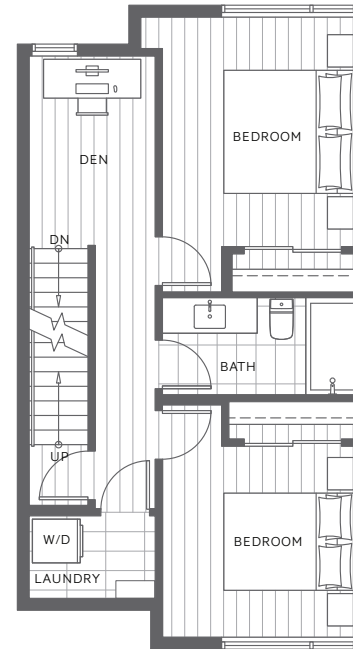

## 4 Bedroom, 3 Bathroom & Den

Indoor: 1,830 sq. ft. | Outdoor: 259 sq. ft.

Total: 2,089 sq. ft.

LEVEL 1

LEVEL 2

LEVEL 3

LEVEL 4