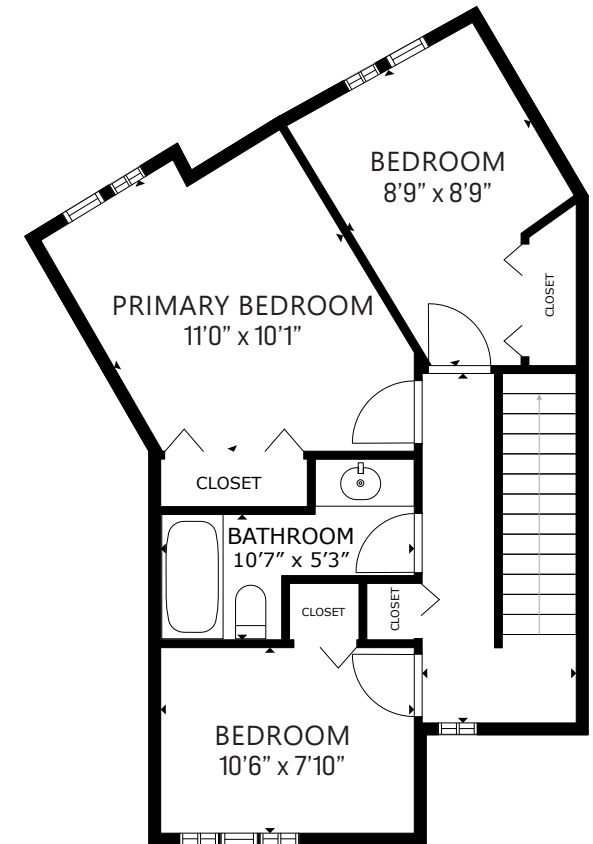

LOWER LEVEL: 344 SQ.FT.

MAIN LEVEL: 517 SQ.FT.

UPPER LEVEL: 570 SQ.FT.

Layout, measurements, and square footage from Matterport. Strata Plan shows 1,399 sq/ft. Layout & dimensions are approximate and not guaranteed. Information should not be relied upon without independent verification. This communication is not intended to cause or induce breach of an existing agency agreement.